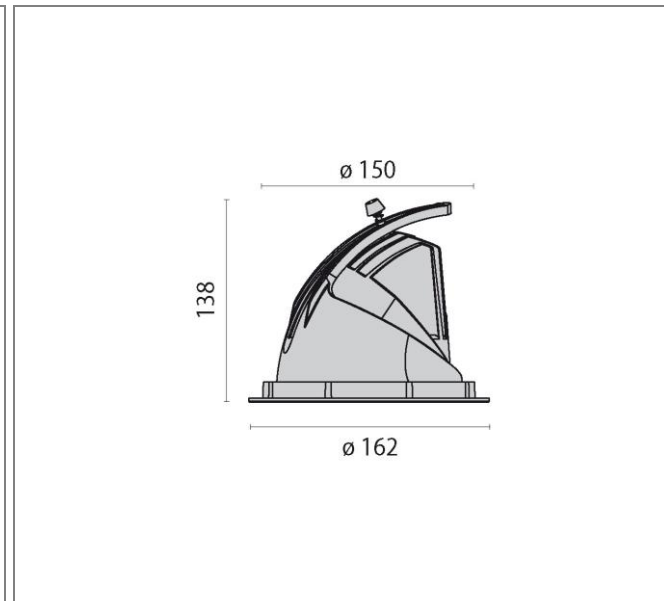

ART.: 8434174253410

EB434 LED FLOOD REFLECTOR

Art.: 8434174253410, EB434 LED, 27W, 4000K, Driver static, direkt / flood (2 x 23°-29°), White, Recessed LED luminaire for indoors, consisting of: Die-cast aluminum spotlight body and ring, powder-coated, Reflector can be swivelled horizontally inwards and outwards thanks to the unique swivel mechanism, Adjustable about 60° (from -15° up to 45°, rotatable about 355°, High-brilliance spherical faceted reflector for maximum lamp performance and neutral colour rendering, Reflector in Flood design, Colour rendering index Ra > 90, Colour tolerance according to MacAdam ≤ 3 SDCM Toolless mounting, Complete with electric converter, Anchor springs, Complete with clear safety glass pane

Connected load	27 W
Luminous flux	2870 lm
Efficiency	106 lm/W
Colour temperature	4000K
Colour rendering (CRI)	80
IP class	20
Nominal voltage	220 – 240 V
Colour	RAL 9010