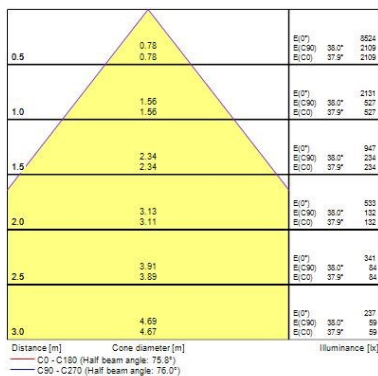

Optix Surface 1200 Direct Medium Output

OPTIX SURFACE 1200x200 2 LINE 3000K ALU
2023700

Max. Luminaires per 16A B Breaker	27
Max. Luminaires per 20A B Breaker	35

Lifetime data

Lifespan L70 B50	120000
Lifespan L80 B20	120000
Lifespan L90 B10	60000

Physical data

Housing colour	RAL 9016 - Traffic white / Bezel
IP rating	IP20
IK rating	IK07
Diffuser finish	Matt/satinized
Diffuser material	PC Polycarbonate
Nominal Product Length (mm)	1129
Nominal Product Width (mm)	200
Nominal Product Height (mm)	45
Weight (kg)	4.5

Packaging

Single packaging type	Carton
Product EAN number	5025768237005
Packaging single length / height (cm)	117.0
Packaging single width (cm)	22.5
Packaging single depth (cm)	6.8
DUN14 (outer)	05025768237005
Units per outer package	1
Packaging outer length / height (cm)	117.0
Packaging outer width (cm)	22.5
Packaging outer depth (cm)	6.8

PHOTOMETRY