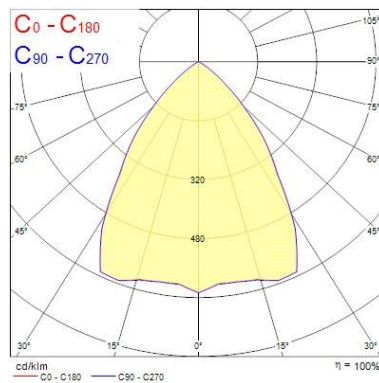

Optix Surface 1200 Direct Medium Output

OPTIX SURFACE 1200x200 2 LINE 3000K ALU
2023700

Max. Luminaires per 16A B Breaker	27
Max. Luminaires per 20A B Breaker	35

Lifetime data

Lifespan L70 B50	120000
Lifespan L80 B20	120000
Lifespan L90 B10	60000

Physical data

Housing colour	RAL 9016 - Traffic white / Bezel
IP rating	IP20
IK rating	IK07
Diffuser finish	Matt/satinized
Diffuser material	PC Polycarbonate
Nominal Product Length (mm)	1129
Nominal Product Width (mm)	200
Nominal Product Height (mm)	45
Weight (kg)	4.5

Packaging

Single packaging type	Carton
Product EAN number	5025768237005
Packaging single length / height (cm)	117.0
Packaging single width (cm)	22.5
Packaging single depth (cm)	6.8
DUN14 (outer)	05025768237005
Units per outer package	1
Packaging outer length / height (cm)	117.0
Packaging outer width (cm)	22.5
Packaging outer depth (cm)	6.8

PHOTOMETRY