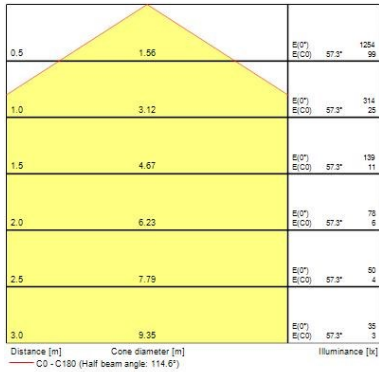

Cassini Radius

CASSINI RADIUS 400 IK10 1229LM 830 WHITE
4054896

Optical data

Fixture luminous flux (lm)	644/1229
LOR (%)	100
Colour temperature (K)	3000
Light colour	Warm White
CRI (Ra)	80
Photobiological Risk Group	RG0

Electrical data

Total power consumption (W)	17
Mains voltage (V)	230-240V
Product Voltage (V)	240
Electrical protection	Class I
Drive current (mA)	700
Energy Efficiency Class (A->G) of contained light source	C
Nominal Frequency (Hz)	50/60Hz

Physical data

Housing colour	White
IP rating	IP65
IK rating	IK10
Nominal Product Length (mm)	400
Nominal Product Width (mm)	400
Nominal Product Height (mm)	90
Nominal Product Diameter (mm)	400
Max. Lamp Diameter (mm) - D	400
Weight (kg)	1.1

Packaging

Single packaging type	Carton
Product EAN number	5026524548960
Packaging single length / height (cm)	50.0
Packaging single width (cm)	50.0
Packaging single depth (cm)	20.0
DUN14 (outer)	05026524548960
Units per outer package	1
Packaging outer length / height (cm)	50.0
Packaging outer width (cm)	50.0
Packaging outer depth (cm)	20.0

PHOTOMETRY

Cassini Radius

CASSINI RADIUS 400 IK10 1229LM 830 WHITE

4054896

TECHNICAL DRAWINGS