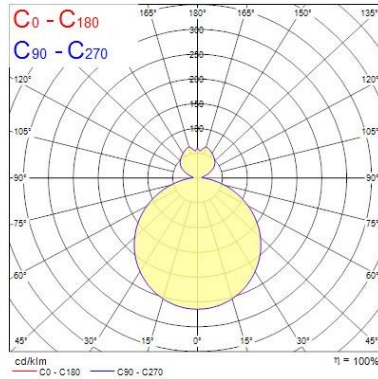

Cassini Radius

CASSINI RADIUS 400 IK10 1229LM 830 WHITE
4054896

Optical data

Fixture luminous flux (lm)	644/1229
LOR (%)	100
Colour temperature (K)	3000
Light colour	Warm White
CRI (Ra)	80
Photobiological Risk Group	RG0

Electrical data

Total power consumption (W)	17
Mains voltage (V)	230-240V
Product Voltage (V)	240
Electrical protection	Class I
Drive current (mA)	700
Energy Efficiency Class (A->G) of contained light source	C
Nominal Frequency (Hz)	50/60Hz

Physical data

Housing colour	White
IP rating	IP65
IK rating	IK10
Nominal Product Length (mm)	400
Nominal Product Width (mm)	400
Nominal Product Height (mm)	90
Nominal Product Diameter (mm)	400
Max. Lamp Diameter (mm) - D	400
Weight (kg)	1.1

Packaging

Single packaging type	Carton
Product EAN number	5026524548960
Packaging single length / height (cm)	50.0
Packaging single width (cm)	50.0
Packaging single depth (cm)	20.0
DUN14 (outer)	05026524548960
Units per outer package	1
Packaging outer length / height (cm)	50.0
Packaging outer width (cm)	50.0
Packaging outer depth (cm)	20.0

PHOTOMETRY

Cassini Radius

CASSINI RADIUS 400 IK10 1229LM 830 WHITE

4054896

TECHNICAL DRAWINGS