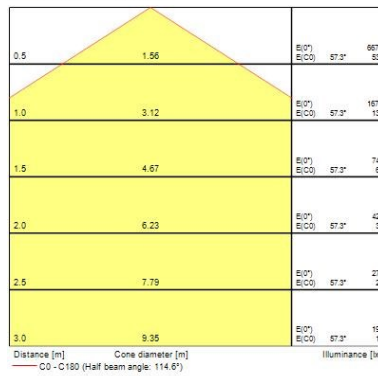

Cassini Radius

CASSINI RADIUS 400 IK10 1229LM 830 WHITE
4054896

Optical data

Fixture luminous flux (lm)	644/1229
LOR (%)	100
Colour temperature (K)	3000
Light colour	Warm White
CRI (Ra)	80
Photobiological Risk Group	RG0

Electrical data

Total power consumption (W)	17
Mains voltage (V)	230-240V
Product Voltage (V)	240
Electrical protection	Class I
Drive current (mA)	700
Energy Efficiency Class (A->G) of contained light source	C
Nominal Frequency (Hz)	50/60Hz

Physical data

Housing colour	White
IP rating	IP65
IK rating	IK10
Nominal Product Length (mm)	400
Nominal Product Width (mm)	400
Nominal Product Height (mm)	90
Nominal Product Diameter (mm)	400
Max. Lamp Diameter (mm) - D	400
Weight (kg)	1.1

Packaging

Single packaging type	Carton
Product EAN number	5026524548960
Packaging single length / height (cm)	50.0
Packaging single width (cm)	50.0
Packaging single depth (cm)	20.0
DUN14 (outer)	05026524548960
Units per outer package	1
Packaging outer length / height (cm)	50.0
Packaging outer width (cm)	50.0
Packaging outer depth (cm)	20.0

PHOTOMETRY

Cassini Radius

CASSINI RADIUS 400 IK10 1229LM 830 WHITE

4054896

TECHNICAL DRAWINGS