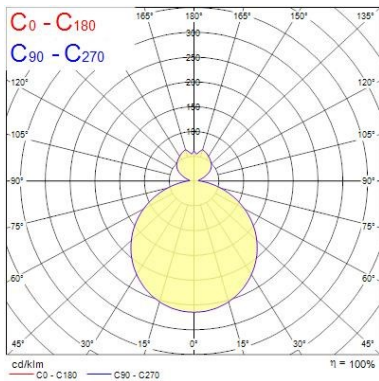

Cassini Radius

CASSINI RADIUS 400 IK10 1229LM 830 WHITE
4054896

Optical data

Fixture luminous flux (lm)	644/1229
LOR (%)	100
Colour temperature (K)	3000
Light colour	Warm White
CRI (Ra)	80
Photobiological Risk Group	RG0

Electrical data

Total power consumption (W)	17
Mains voltage (V)	230-240V
Product Voltage (V)	240
Electrical protection	Class I
Drive current (mA)	700
Energy Efficiency Class (A->G) of contained light source	C
Nominal Frequency (Hz)	50/60Hz

Physical data

Housing colour	White
IP rating	IP65
IK rating	IK10
Nominal Product Length (mm)	400
Nominal Product Width (mm)	400
Nominal Product Height (mm)	90
Nominal Product Diameter (mm)	400
Max. Lamp Diameter (mm) - D	400
Weight (kg)	1.1

Packaging

Single packaging type	Carton
Product EAN number	5026524548960
Packaging single length / height (cm)	50.0
Packaging single width (cm)	50.0
Packaging single depth (cm)	20.0
DUN14 (outer)	05026524548960
Units per outer package	1
Packaging outer length / height (cm)	50.0
Packaging outer width (cm)	50.0
Packaging outer depth (cm)	20.0

PHOTOMETRY

Cassini Radius

CASSINI RADIUS 400 IK10 1229LM 830 WHITE

4054896

TECHNICAL DRAWINGS