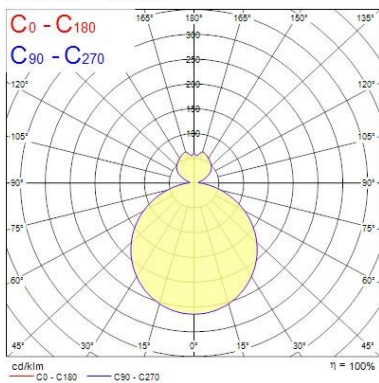

Cassini Radius

CASSINI RADIUS 400 IK10 1229LM 830 WHITE
4054896

Optical data

Fixture luminous flux (lm)	644/1229
LOR (%)	100
Colour temperature (K)	3000
Light colour	Warm White
CRI (Ra)	80
Photobiological Risk Group	RG0

Electrical data

Total power consumption (W)	17
Mains voltage (V)	230-240V
Product Voltage (V)	240
Electrical protection	Class I
Drive current (mA)	700
Energy Efficiency Class (A->G) of contained light source	C
Nominal Frequency (Hz)	50/60Hz

Physical data

Housing colour	White
IP rating	IP65
IK rating	IK10
Nominal Product Length (mm)	400
Nominal Product Width (mm)	400
Nominal Product Height (mm)	90
Nominal Product Diameter (mm)	400
Max. Lamp Diameter (mm) - D	400
Weight (kg)	1.1

Packaging

Single packaging type	Carton
Product EAN number	5026524548960
Packaging single length / height (cm)	50.0
Packaging single width (cm)	50.0
Packaging single depth (cm)	20.0
DUN14 (outer)	05026524548960
Units per outer package	1
Packaging outer length / height (cm)	50.0
Packaging outer width (cm)	50.0
Packaging outer depth (cm)	20.0

PHOTOMETRY

Cassini Radius

CASSINI RADIUS 400 IK10 1229LM 830 WHITE

4054896

TECHNICAL DRAWINGS