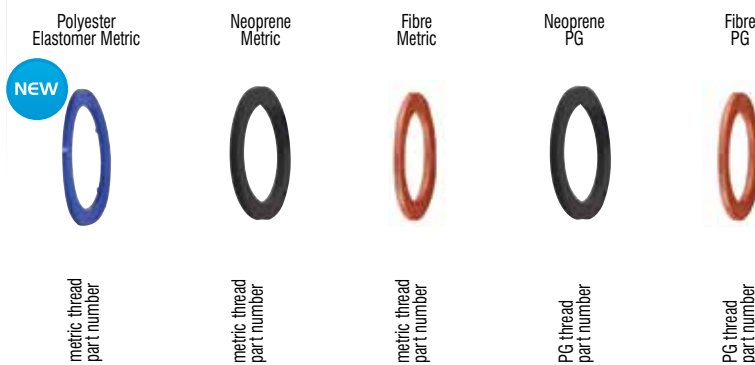

stop plug

nylon metric black

metric part number

SP-M12*
SP-M16
SP-M20
SP-M25
SP-M32

stop plug

nylon PG

PG part number

SP-PG7*
SP-PG9
SP-PG11
SP-PG13
SP-PG16
SP-PG21
SP-PG29

add B or G to specify colour. eg. LM20-NB for Black

sealing washers

Polyester Elastomer, Neoprene and fibre face sealing washers

metric thread part number	metric thread part number	metric thread part number	PG thread part number	PG thread part number
RSW16	SW12	FW12	SWPG7	FWPG7
RSW20	SW16	FW16	SWPG9	FWPG9
RSW25	SW20	FW20	SWPG11	FWPG11
RSW32	SW25	FW25	SWPG13	FWPG13
RSW40	SW32	FW32	SWPG16	FWPG16
RSW50	SW40	FW40	SWPG21	FWPG21
RSW63*	SW50	FW50	SWPG29	FWPG29
	SW63	FW63	SWPG36	FWPG36
			SWPG42	
			SWPG48	FWPG48