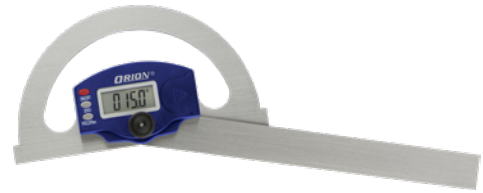

## Electronic protractor

Angle 0–180°

**ORION®**

### Application:

For measuring 0-180° angles

### Version:

- Mobile measuring arm fixed using knurled thumb screw
- Adjust or set to zero on any flat surface
- 0.05 ° digit increment
- Made of stainless steel
- Error limit  $\pm 0.3^\circ$
- Overhead display

<b>Art. no.</b>	<b>38235 020</b>
<b>Limb length</b>	300 mm
<b>Degree arc diameter</b>	200 mm
<b>Number of rechargeable batteries/batteries</b>	1 PCS
<b>Battery designation</b>	3V CR2032 Lithium
<b>Calibration Group</b>	RD