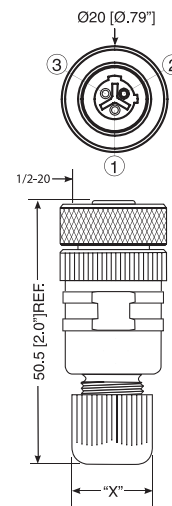

1/2"-20 Field Attachable Connectors

RSC 3U | RKC 3U

Male, 3-Pole

Field attachable connector, 1/2"-20 male connector, 3-pole, dual keyway with threaded joint, assembling with screw terminals.

Female, 3-Pole

Field attachable connector, 1/2"-20 female

connector, 3-pole, dual keyway with threaded joint, assembling with screw terminals.

RSC 3U

RKC 3U

Pin Assignments

Face Views / 1/2"-20, Male / Female

3 pole