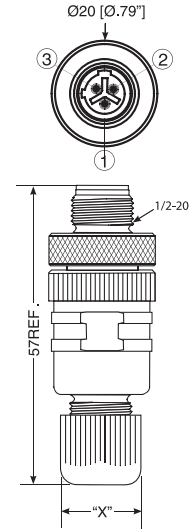

1/2"-20 Field Attachable Connectors

RSC 3U | RKC 3U

Male, 3-Pole

Field attachable connector, 1/2"-20 male connector, 3-pole, dual keyway with threaded joint, assembling with screw terminals.

Female, 3-Pole

Field attachable connector, 1/2"-20 female

connector, 3-pole, dual keyway with threaded joint, assembling with screw terminals.

RSC 3U

RKC 3U

Pin Assignments

Face Views / 1/2"-20, Male / Female

3 pole