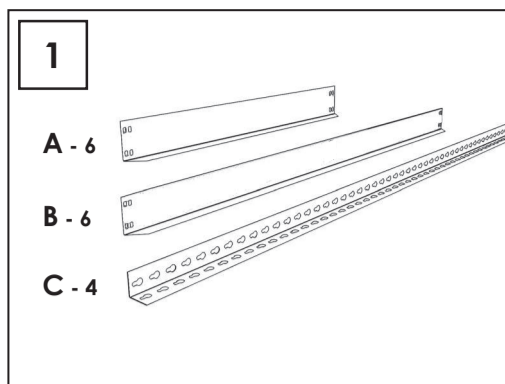

ECOFORTE ST 1504-3

Metal

200 x 150 x 45 cm
78.7" x 59.1" x 17.7"

**PACK
1/2**

ECOFORTE ST 1504-3

Metal

200 x 150 x 45 cm
78.7" x 59.1" x 17.7"

EPOXY POLIESTER

- 4 x 200 cm 78.7"
- 3 x 45 cm 17.7"
- 6 x 150 cm 59.1"
- 6 x 45 cm 17.7"

www.simonrack.com

INSTRUCTIONS

On-line instructions: www.instructionsrack.com/simontaller

www.simonrack.com • www.simonrack.com • www.simonrack.com • www.simonrack.com