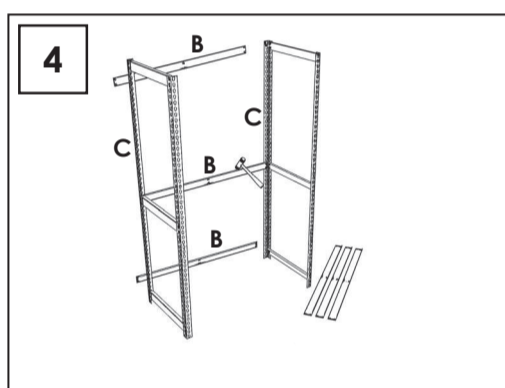

ECOFORTE ST 1504-3

Metal

200 x 150 x 45 cm
78.7" x 59.1" x 17.7"

**PACK
1/2**

ECOFORTE ST 1504-3

Metal

200 x 150 x 45 cm
78.7" x 59.1" x 17.7"

EPOXY POLIESTER

- 4 x 200 cm 78.7"
- 3 x 45 cm 17.7"
- 6 x 150 cm 59.1"
- 6 x 45 cm 17.7"

www.simonrack.com

INSTRUCTIONS

On-line instructions: www.instructionsrack.com/simontaller

www.simonrack.com • www.simonrack.com • www.simonrack.com • www.simonrack.com