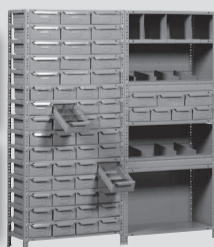

ECOFORTE ST 1504-3

Metal

200 x 150 x 45 cm
78.7" x 59.1" x 17.7"

**PACK
1/2**

ECOFORTE ST 1504-3

Metal

200 x 150 x 45 cm
78.7" x 59.1" x 17.7"

EPOXY POLIESTER

- 4 x 200 cm 78.7"
- 3 x 45 cm 17.7"
- 6 x 150 cm 59.1"
- 6 x 45 cm 17.7"

www.simonrack.com

INSTRUCTIONS

On-line instructions: www.instructionsrack.com/simontaller

www.simonrack.com • www.simonrack.com • www.simonrack.com • www.simonrack.com

SIMONCLASSIC

Up to: **100 Kg.**
Kg./Shelf
Uniformly Distributed Load

SIMONCLICK

Up to: **180 Kg.**
Kg./Shelf
Uniformly Distributed Load

OFFCLICK

Up to: **275 Kg.**
Kg./Shelf
Uniformly Distributed Load

SIMONTALLER

Up to: **600 Kg.**
Kg./Shelf
Uniformly Distributed Load

BANCOS DE TRABAJO

Up to: **800 Kg.**
Kg./Shelf
Uniformly Distributed Load

ALTILLOS Y PASILLOS ELEVADOS

SIMONHOME

Up to: **150 Kg.**
Kg./Shelf
Uniformly Distributed Load