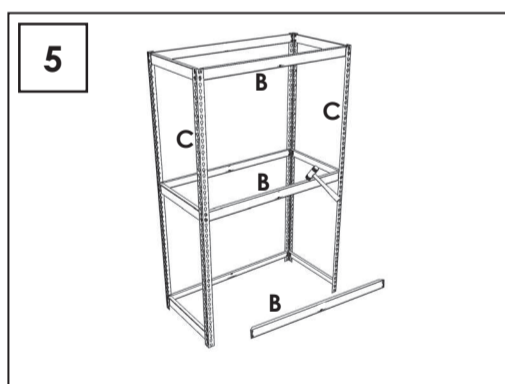

ECOFORTE ST 1504-3

Metal

200 x 150 x 45 cm
78.7" x 59.1" x 17.7"

**PACK
1/2**

ECOFORTE ST 1504-3

Metal

200 x 150 x 45 cm
78.7" x 59.1" x 17.7"

EPOXY POLIESTER

- 4 x 200 cm 78.7"
- 3 x 45 cm 17.7"
- 6 x 150 cm 59.1"
- 6 x 45 cm 17.7"

www.simonrack.com

INSTRUCTIONS

On-line instructions: www.instructionsrack.com/simontaller

www.simonrack.com • www.simonrack.com • www.simonrack.com • www.simonrack.com