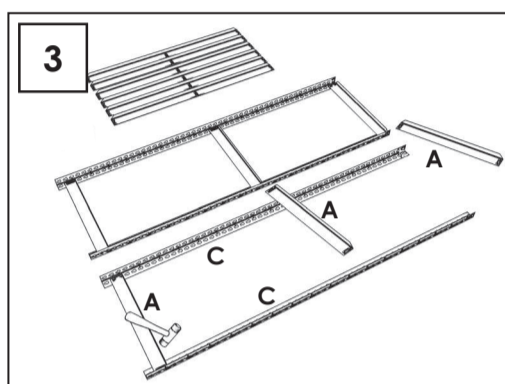

ECOFORTE ST 1504-3

Metal

200 x 150 x 45 cm
78.7" x 59.1" x 17.7"

**PACK
1/2**

ECOFORTE ST 1504-3

Metal

200 x 150 x 45 cm
78.7" x 59.1" x 17.7"

EPOXY POLIESTER

- 4 x 200 cm 78.7"
- 3 x 45 cm 17.7"
- 6 x 150 cm 59.1"
- 6 x 45 cm 17.7"

www.simonrack.com

INSTRUCTIONS

On-line instructions: www.instructionsrack.com/simontaller

www.simonrack.com • www.simonrack.com • www.simonrack.com • www.simonrack.com