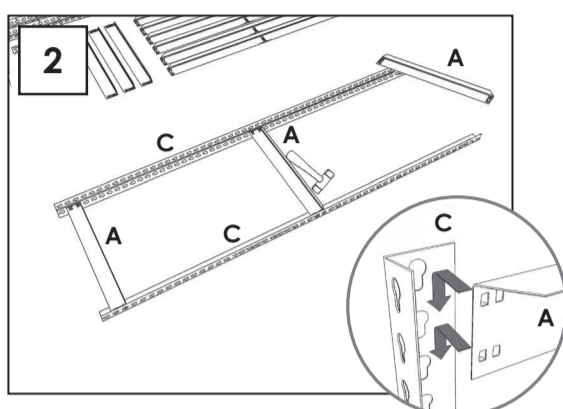

ECOFORTE ST 1504-3

Metal

200 x 150 x 45 cm
78.7" x 59.1" x 17.7"

**PACK
1/2**

ECOFORTE ST 1504-3

Metal

200 x 150 x 45 cm
78.7" x 59.1" x 17.7"

EPOXY POLIESTER

- 4 x 200 cm 78.7"
- 3 x 45 cm 17.7"
- 6 x 150 cm 59.1"
- 6 x 45 cm 17.7"

www.simonrack.com

INSTRUCTIONS

On-line instructions: www.instructionsrack.com/simontaller

www.simonrack.com • www.simonrack.com • www.simonrack.com • www.simonrack.com