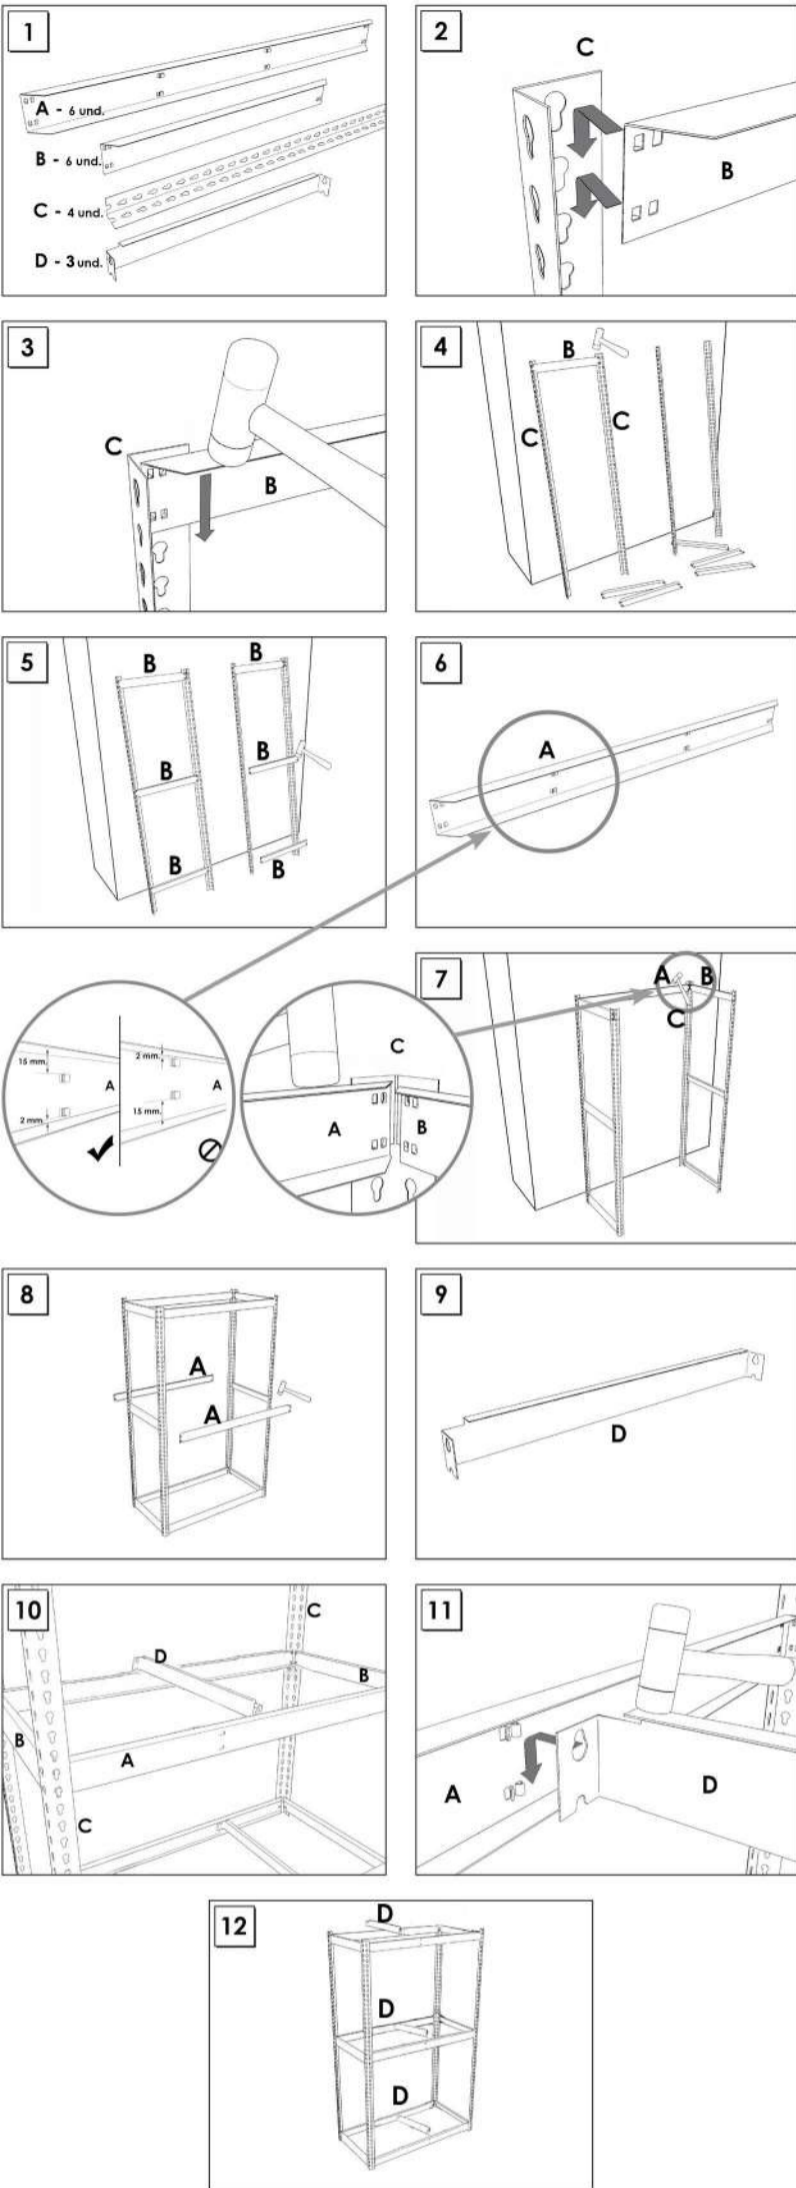

On-line instructions: www.simonrack.com/instructions

LOGIN: 196003

www.simonrack.com • www.simonrack.com • www.simonrack.com • www.simonrack.com