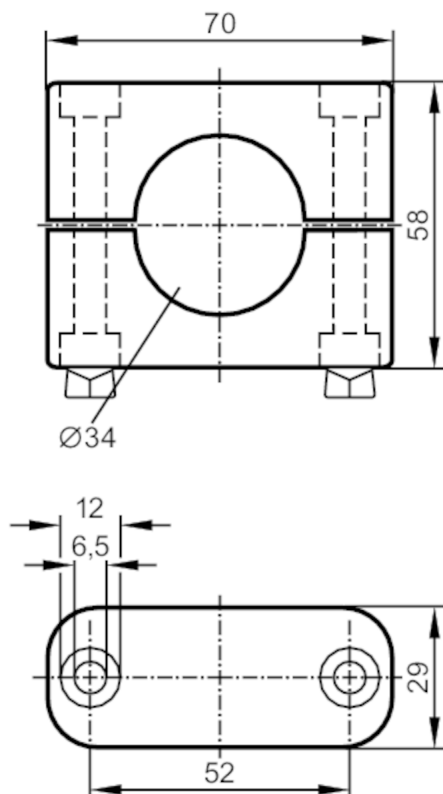

E10193

Mounting clamp

Mounting Set D34

1 nuts for C-type profile rails

Mechanical data

Weight	[g]	107.1
Dimensions	[mm]	58 x 70 x 29
Inside diameter	[mm]	34
Materials		PA

Accessories

Accessories (supplied)	socket head screws: 2 x M6 x 50
	spring washers: 2
	nuts for C-type profile rails: 2 x SW 11 mm