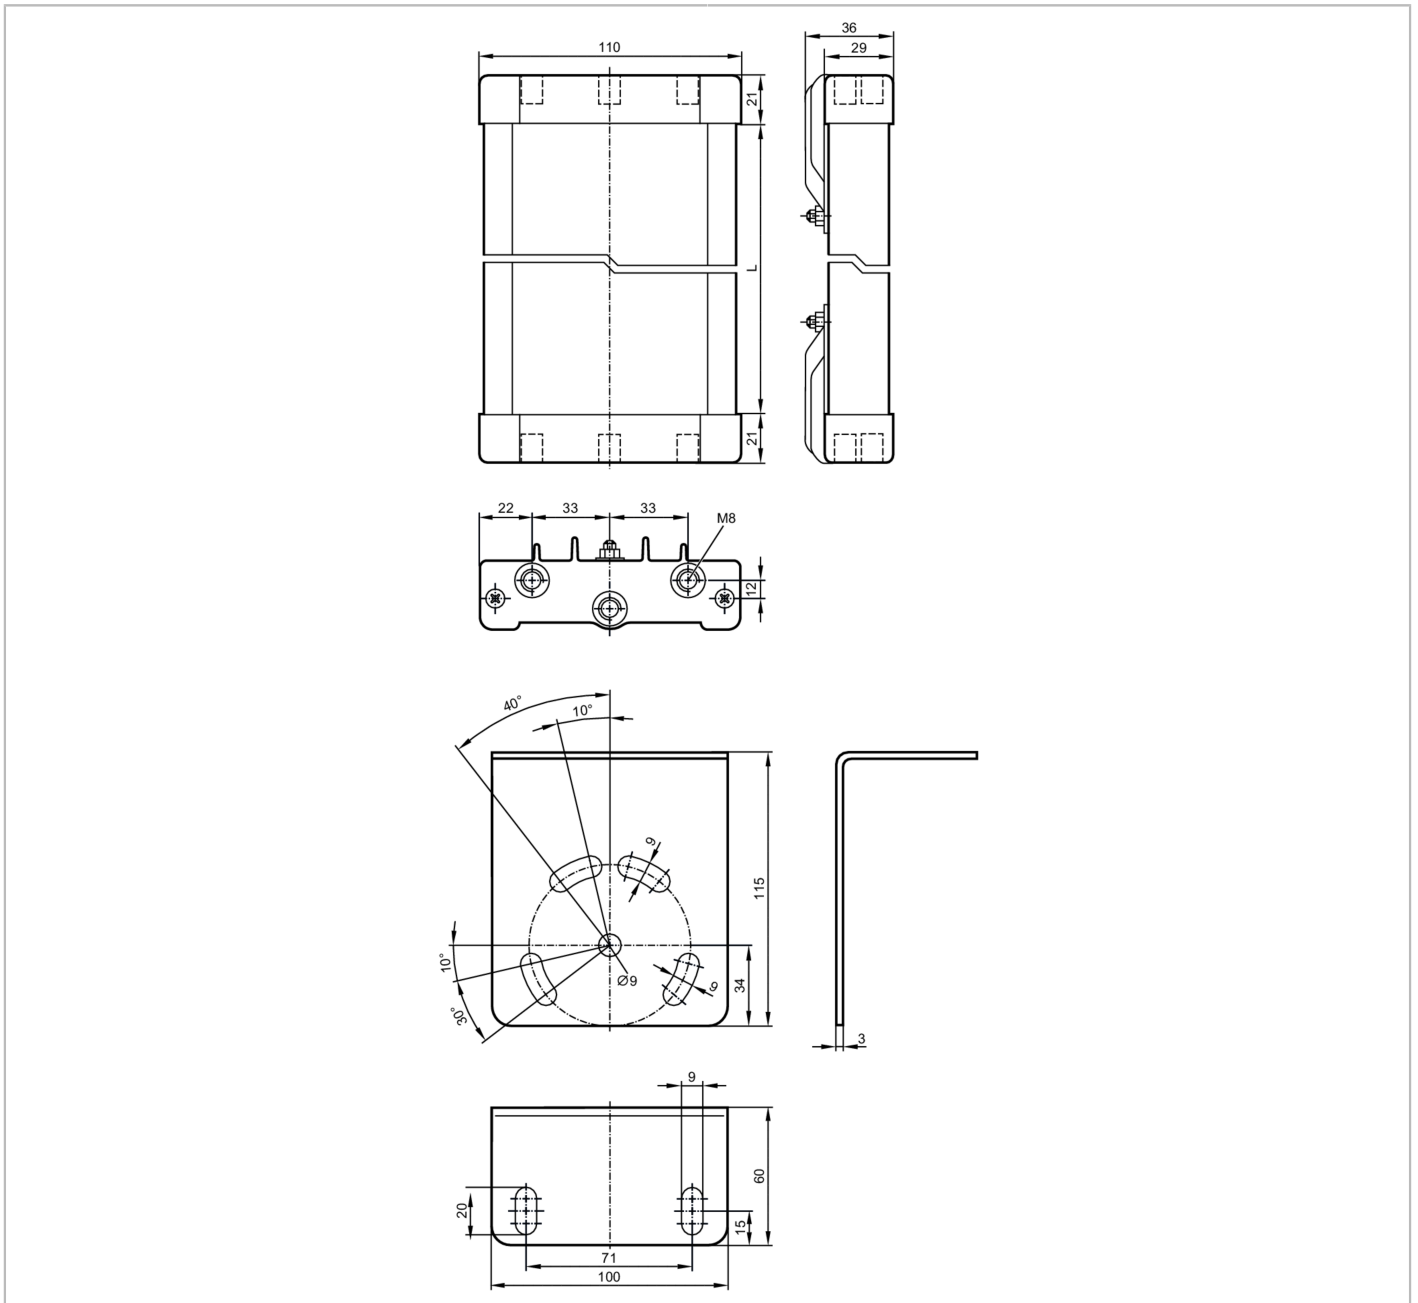

## Corner mirror for safety light grids

DEFLECTION MIRROR 1400 LENGTH

Operating conditions	
Ambient temperature	[°C] -10...55
Mechanical data	
Weight	[g] 748
Materials	aluminium epoxy-powder coated; plastics; Accessories: steel galvanised
Length	[mm] 1400
Accessories	
Accessories (supplied)	screws: 4 x M8 hexagon nuts: 4 x M8 washers: 4

## Corner mirror for safety light grids

DEFLECTION MIRROR 1400 LENGTH