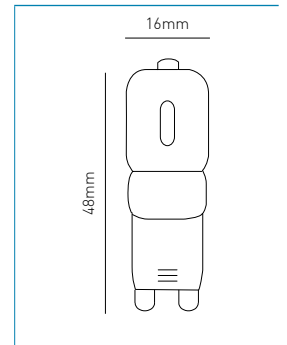

20000 HOURS 180 LUMENS A+

Dimensions

PRODUCT DATA

Product Code	INL-28578
Wattage	2.5W
Lumen	180
Lumen/W	72
Colour Temperature	Cool White - 4000K
EAN	5020024000850

\* Lumens are per lamp, not per pack

20000 HOURS 180 LUMENS A+

Dimensions

**LED FILAMENT**  
6W E27 ST64

**LED FILAMENT**  
6W E27 ST64

PRODUCT DATA

Product Code	INL-ST64-LED-ES-TNT
Wattage	6W
Lumen	450
Lumen/W	75
Colour Temperature	2200K
EAN	5020024000874

15000 HOURS 450 LUMENS DIMMABLE A+

Dimensions

PRODUCT DATA

Product Code	INL-ST64-LED-ES-CLR
Wattage	6W
Lumen	500
Lumen/W	83
Colour Temperature	2200K
EAN	5020024000867

15000 HOURS 500 LUMENS DIMMABLE A+

Dimensions