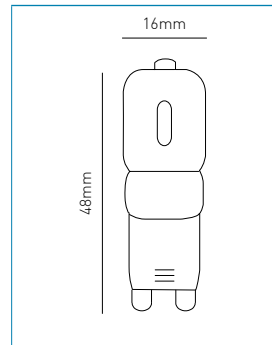

**6 PACK**  
2.5W LED SMD G9

**6 PACK**  
2.5W LED SMD G9

PRODUCT DATA

Product Code	INL-28577
Wattage	2.5W
Lumen	180
Lumen/W	72
Colour Temperature	Warm White - 3000K
EAN	5020024000843

\* Lumens are per lamp, not per pack

20000 HOURS 180 LUMENS A+

Dimensions

PRODUCT DATA

Product Code	INL-28578
Wattage	2.5W
Lumen	180
Lumen/W	72
Colour Temperature	Cool White - 4000K
EAN	5020024000850

\* Lumens are per lamp, not per pack

20000 HOURS 180 LUMENS A+

Dimensions

**LED FILAMENT**  
6W E27 ST64

**LED FILAMENT**  
6W E27 ST64

PRODUCT DATA

Product Code	INL-ST64-LED-ES-TNT
Wattage	6W
Lumen	450
Lumen/W	75
Colour Temperature	2200K
EAN	5020024000874

15000 HOURS 450 LUMENS DIMMABLE A+

Dimensions

PRODUCT DATA

Product Code	INL-ST64-LED-ES-CLR
Wattage	6W
Lumen	500
Lumen/W	83
Colour Temperature	2200K
EAN	5020024000867

15000 HOURS 500 LUMENS DIMMABLE A+

Dimensions