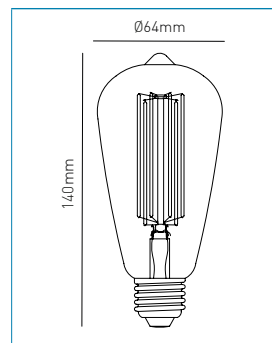

20000 HOURS 180 LUMENS A+

Dimensions

PRODUCT DATA

Product Code	INL-28578
Wattage	2.5W
Lumen	180
Lumen/W	72
Colour Temperature	Cool White - 4000K
EAN	5020024000850

\* Lumens are per lamp, not per pack

20000 HOURS 180 LUMENS A+

Dimensions

**LED FILAMENT**  
6W E27 ST64

**LED FILAMENT**  
6W E27 ST64

PRODUCT DATA

Product Code	INL-ST64-LED-ES-TNT
Wattage	6W
Lumen	450
Lumen/W	75
Colour Temperature	2200K
EAN	5020024000874

15000 HOURS 450 LUMENS DIMMABLE A+

Dimensions

PRODUCT DATA

Product Code	INL-ST64-LED-ES-CLR
Wattage	6W
Lumen	500
Lumen/W	83
Colour Temperature	2200K
EAN	5020024000867

15000 HOURS 500 LUMENS DIMMABLE A+

Dimensions