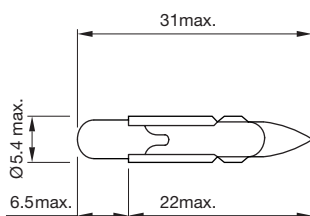

Data sheet Filament lamp.

Part No.: 10-1114.1249

Technical data

Operating voltage	30 V AC/DC
Operation current	40 mA
Weight	0.001 kg
Lumi. Intensity	mcd

Dimensions

Wiring diagrams