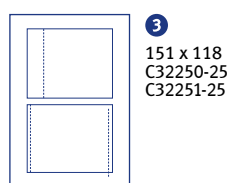

CD CASE INSERTS

- Adapt the cover to your label – suitable for standard and slim jewel cases
- The CD inserts are made from high quality card material with micro-perforation

Art No.	Format mm (B x H)	Description	Colour	Labels/ Pack	A4Sheet/ Pack	Printers I L K CL
for all A4 printers						
3 C32250-25	151 x 118	For standard jewel case, cover and back inserts on one sheet	white	25	25	• • • •
for inkjet printers						
3 C32251-25	151 x 118	For standard jewel case, cover and back inserts on one sheet	white	25	25	•
4 J8431-25	121 x 242	For slim case, cover insert, special coating	white	25	25	•