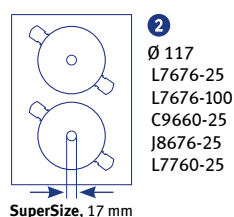

CD CASE INSERTS

- Adapt the cover to your label – suitable for standard and slim jewel cases
- The CD inserts are made from high quality card material with micro-perforation

Art No.	Format mm (B x H)	Description	Colour	Labels/ Pack	A4Sheet/ Pack	Printers I L K CL
for all A4 printers						
3 C32250-25	151 x 118	For standard jewel case, cover and back inserts on one sheet	white	25	25	• • • •
for inkjet printers						
3 C32251-25	151 x 118	For standard jewel case, cover and back inserts on one sheet	white	25	25	•
4 J8431-25	121 x 242	For slim case, cover insert, special coating	white	25	25	•