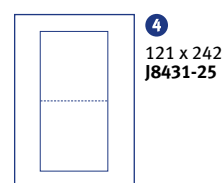

CD CASE INSERTS

- Adapt the cover to your label – suitable for standard and slim jewel cases
- The CD inserts are made from high quality card material with micro-perforation

Art No.	Format mm (B x H)	Description	Colour	Labels/ Pack	A4Sheet/ Pack	Printers I L K CL
for all A4 printers						
3 C32250-25	151 x 118	For standard jewel case, cover and back inserts on one sheet	white	25	25	• • • •
for inkjet printers						
3 C32251-25	151 x 118	For standard jewel case, cover and back inserts on one sheet	white	25	25	•
4 J8431-25	121 x 242	For slim case, cover insert, special coating	white	25	25	•