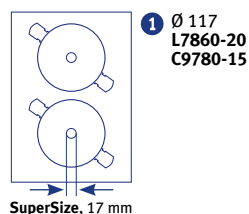

all measurements in mm

= Paper from responsibly managed forests