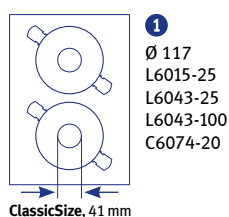

CD CASE INSERTS

- Adapt the cover to your label – suitable for standard and slim jewel cases
- The CD inserts are made from high quality card material with micro-perforation

Art No.	Format mm (B x H)	Description	Colour	Labels/ Pack	A4Sheet/ Pack	Printers I L K CL
for all A4 printers						
3 C32250-25	151 x 118	For standard jewel case, cover and back inserts on one sheet	white	25	25	• • • •
for inkjet printers						
3 C32251-25	151 x 118	For standard jewel case, cover and back inserts on one sheet	white	25	25	•
4 J8431-25	121 x 242	For slim case, cover insert, special coating	white	25	25	•