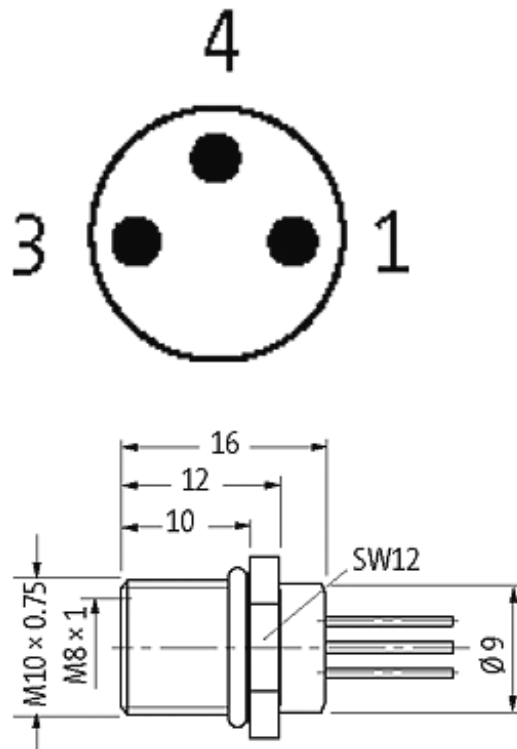

M8 FEMALE FLANGE PLUG REAR MOUNT

TPE wires 3x0.25 0.2m

Rear mounting
Mounting nut
Flange M8 female
with multi-strand wire
3-pole

[Link to Product](#)**Illustration**

Female

Product may differ from Image

Form

08575

Technical Data

Operating voltage	max. 60 V AC/DC
Operating current per contact	max. 4 A
Locking of ports	Screw thread M8 × 1 mm (recommended torque 0.4 Nm) self-securing
Protection	IP67 inserted and tightened (EN 60529)

Cables

Cable number	970
No./diameter of wires	3 × 0.25 mm ²
Wire isolation	PP (br, bk, bl)
Shore hardness outer jacket	70 ± 5D
Outer diameter	approx. 1.25 mm
Bend radius (fixed)	5 × outer Ø
Bend radius (moving)	10 × outer Ø
Temperature range (fixed)	-40...+80 °C
Temperature range (mobile)	-25...+80 °C