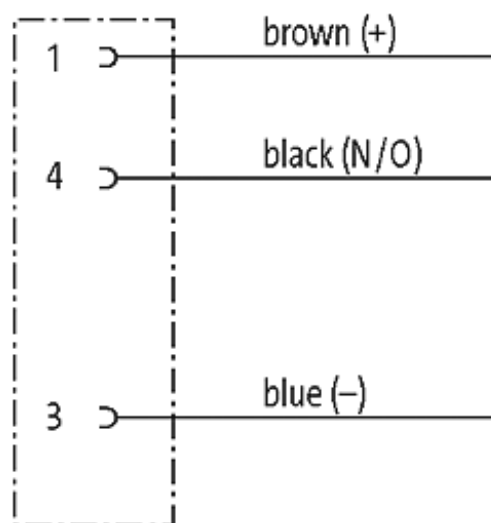

M8 FEMALE FLANGE PLUG REAR MOUNT

TPE wires 3x0.25 0.2m

Rear mounting
Mounting nut
Flange M8 female
with multi-strand wire
3-pole

[Link to Product](#)**Illustration**

Female

Product may differ from Image

Form

08575

Technical Data

Operating voltage	max. 60 V AC/DC
Operating current per contact	max. 4 A
Locking of ports	Screw thread M8 × 1 mm (recommended torque 0.4 Nm) self-securing
Protection	IP67 inserted and tightened (EN 60529)