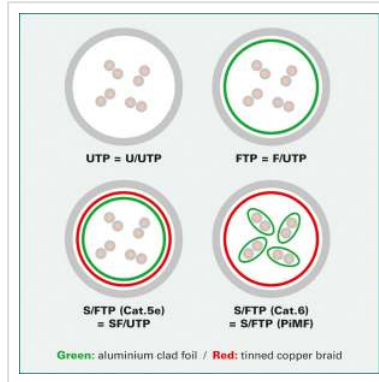

ROLINE S/FTP Patch Cord Cat.6A, solid, grey, 30.0 m

Product No.	21.15.0871
Manufacturer	ROLINE
Manufacturer No.	21.15.0871
EAN (single piece)	7611990124138

Patch cable for networking connections between devices

- Prepared double shielded Twisted Pair cable with screened RJ-45 connectors on both ends
- Durable due to moulded kink protection
- Suitable for PoE applications and multimedia applications where the extension is working over TP
- High quality plugs with gold plated contacts
- Contact settings 1:1, in accordance with the EIA/TIA 568 standard
- Construction: 4-pair solid copper wire, complete braid shielding, pairs shielded with aluminium clad polyester foil

Technical specifications

Manufacturer	ROLINE
Product group	Twisted Pair Cable
Product type	S/FTP Patchcord
Colour	grey
Length	30 m
Shield type	PiMF

Transfer quality	Cat6A / Class EA
------------------	------------------