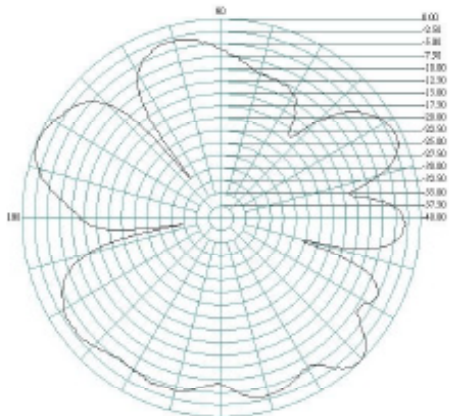

Alpha 41

GSM/UMTS/LTE/WiFi and Bluetooth Antenna

2.1GHz E Plane