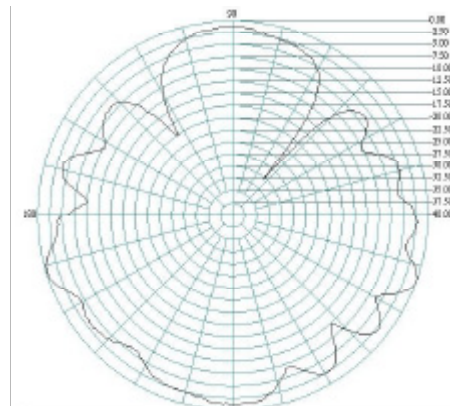

GSM/UMTS/LTE/WiFi and Bluetooth Antenna

2.6GHz E Plane

H Plane

2.7GHz E Plane

H Plane

Ordering Details

Part Number	Description
ALPHA41/3M/SMAM/S/S/19	GSM/UMTS/3G/LTE/WiFi and Bluetooth Antenna, SMA Male