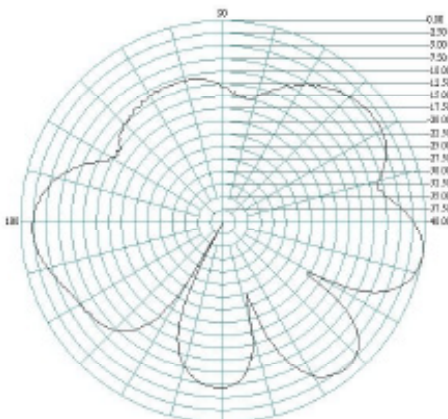

Mechanical Specifications

Dimensions:	132 x 22.5 x 7mm
Cable:	RG174
Connector:	SMA Plug
Mounting Method:	Double sided tape

Alpha 41

GSM/UMTS/LTE/WiFi and Bluetooth Antenna

Return Loss

VSWR

Alpha 41

GSM/UMTS/LTE/WiFi and Bluetooth Antenna

Radiation Patterns

0.7GHz E Plane

H Plane

0.8GHz E Plane

H Plane

0.9GHz E Plane

H Plane

Alpha 41

GSM/UMTS/LTE/WiFi and Bluetooth Antenna

1.7GHz E Plane

H Plane

1.8GHz E Plane

H Plane

1.9GHz E Plane

H Plane

Alpha 41