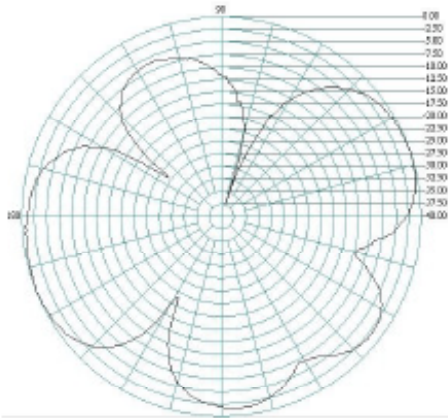

Mechanical Specifications

Dimensions:	132 x 22.5 x 7mm
Cable:	RG174
Connector:	SMA Plug
Mounting Method:	Double sided tape

Alpha 41

GSM/UMTS/LTE/WiFi and Bluetooth Antenna

Return Loss

VSWR

Alpha 41

GSM/UMTS/LTE/WiFi and Bluetooth Antenna

Radiation Patterns

0.7GHz E Plane

H Plane

0.8GHz E Plane

H Plane

0.9GHz E Plane

H Plane

Alpha 41