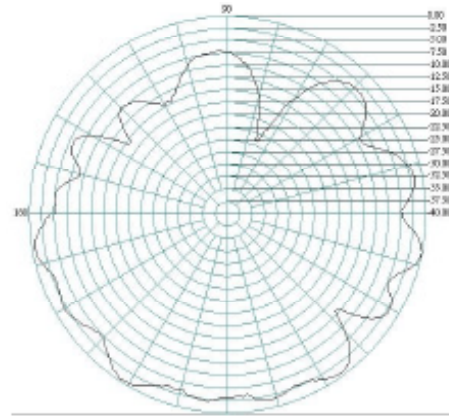

GSM/UMTS/LTE/WiFi and Bluetooth Antenna

2.1GHz E Plane

H Plane

2.4GHz E Plane

H Plane

2.5GHz E Plane

H Plane

Alpha 41

GSM/UMTS/LTE/WiFi and Bluetooth Antenna

2.6GHz E Plane

H Plane

2.7GHz E Plane

H Plane

Ordering Details

Part Number	Description
ALPHA41/3M/SMAM/S/S/19	GSM/UMTS/3G/LTE/WiFi and Bluetooth Antenna, SMA Male