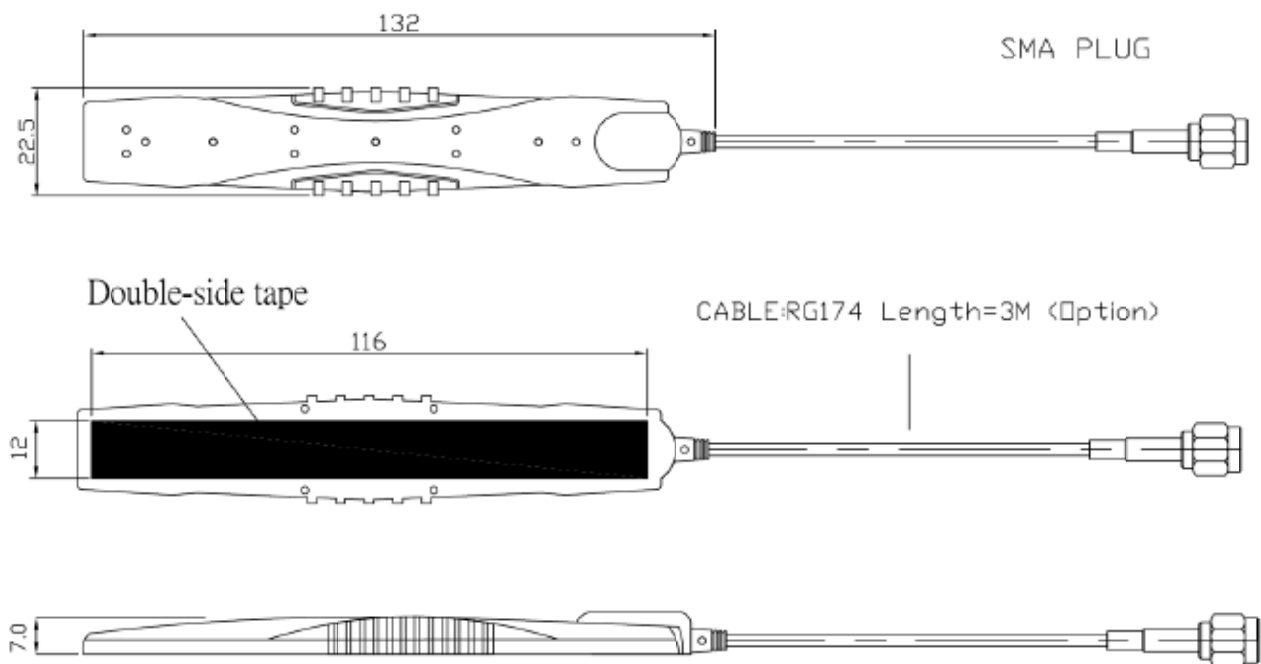

Mechanical Specifications

Dimensions:	132 x 22.5 x 7mm
Cable:	RG174
Connector:	SMA Plug
Mounting Method:	Double sided tape

Alpha 41

GSM/UMTS/LTE/WiFi and Bluetooth Antenna

Return Loss

VSWR

Alpha 41

GSM/UMTS/LTE/WiFi and Bluetooth Antenna