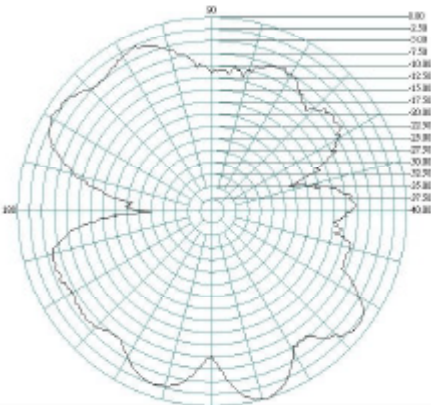

Radiation Patterns

0.7GHz E Plane

H Plane

0.8GHz E Plane

H Plane

0.9GHz E Plane

H Plane

Alpha 41

GSM/UMTS/LTE/WiFi and Bluetooth Antenna

1.7GHz E Plane

H Plane

1.8GHz E Plane

H Plane

1.9GHz E Plane

H Plane

Alpha 41