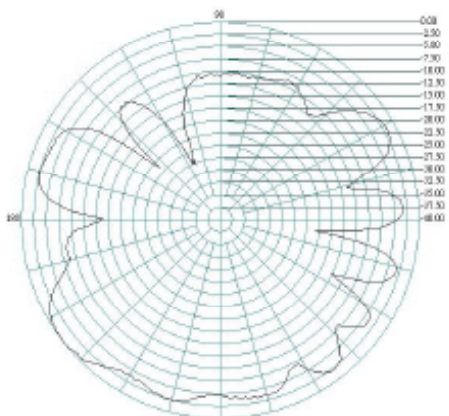

GSM/UMTS/LTE/WiFi and Bluetooth Antenna

2.1GHz E Plane

H Plane

2.4GHz E Plane

H Plane

2.5GHz E Plane

H Plane

Alpha 41

GSM/UMTS/LTE/WiFi and Bluetooth Antenna

2.6GHz E Plane

H Plane

2.7GHz E Plane

H Plane

Ordering Details

Part Number	Description
ALPHA41/3M/SMAM/S/S/19	GSM/UMTS/3G/LTE/WiFi and Bluetooth Antenna, SMA Male