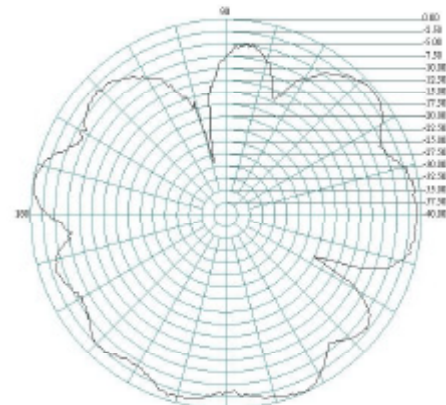

Radiation Patterns

0.7GHz E Plane

H Plane

0.8GHz E Plane

H Plane

0.9GHz E Plane

H Plane

Alpha 41

GSM/UMTS/LTE/WiFi and Bluetooth Antenna

1.7GHz E Plane

H Plane

1.8GHz E Plane

H Plane

1.9GHz E Plane

H Plane

Alpha 41

GSM/UMTS/LTE/WiFi and Bluetooth Antenna

2.1GHz E Plane

H Plane

2.4GHz E Plane

H Plane

2.5GHz E Plane

H Plane

Alpha 41

GSM/UMTS/LTE/WiFi and Bluetooth Antenna

2.6GHz E Plane

H Plane

2.7GHz E Plane

H Plane

Ordering Details

Part Number	Description
ALPHA41/3M/SMAM/S/S/19	GSM/UMTS/3G/LTE/WiFi and Bluetooth Antenna, SMA Male