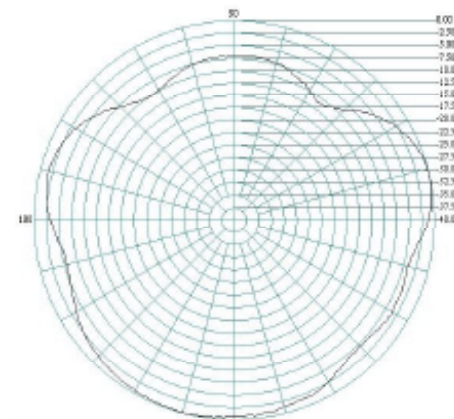

Mechanical Specifications

Dimensions:	132 x 22.5 x 7mm
Cable:	RG174
Connector:	SMA Plug
Mounting Method:	Double sided tape

Alpha 41

GSM/UMTS/LTE/WiFi and Bluetooth Antenna

Return Loss

VSWR

Alpha 41

GSM/UMTS/LTE/WiFi and Bluetooth Antenna

Radiation Patterns

0.7GHz E Plane

H Plane

0.8GHz E Plane

H Plane

0.9GHz E Plane

H Plane

Alpha 41