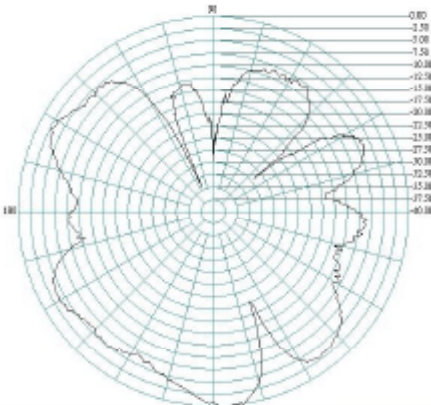

Radiation Patterns

0.7GHz E Plane

H Plane

0.8GHz E Plane

H Plane

0.9GHz E Plane

H Plane

Alpha 41

GSM/UMTS/LTE/WiFi and Bluetooth Antenna

1.7GHz E Plane

H Plane

1.8GHz E Plane

H Plane

1.9GHz E Plane

H Plane

Alpha 41