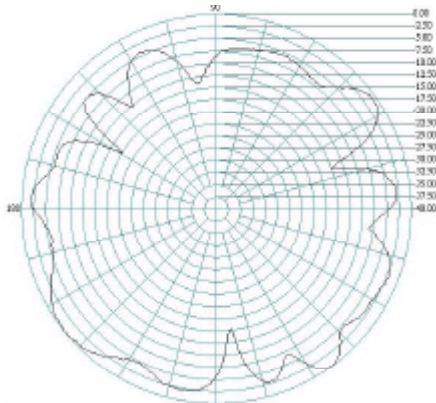

GSM/UMTS/LTE/WiFi and Bluetooth Antenna

2.1GHz E Plane

H Plane

2.4GHz E Plane

H Plane

2.5GHz E Plane

H Plane

Alpha 41

GSM/UMTS/LTE/WiFi and Bluetooth Antenna

2.6GHz E Plane

H Plane

2.7GHz E Plane

H Plane

Ordering Details

Part Number	Description
ALPHA41/3M/SMAM/S/S/19	GSM/UMTS/3G/LTE/WiFi and Bluetooth Antenna, SMA Male