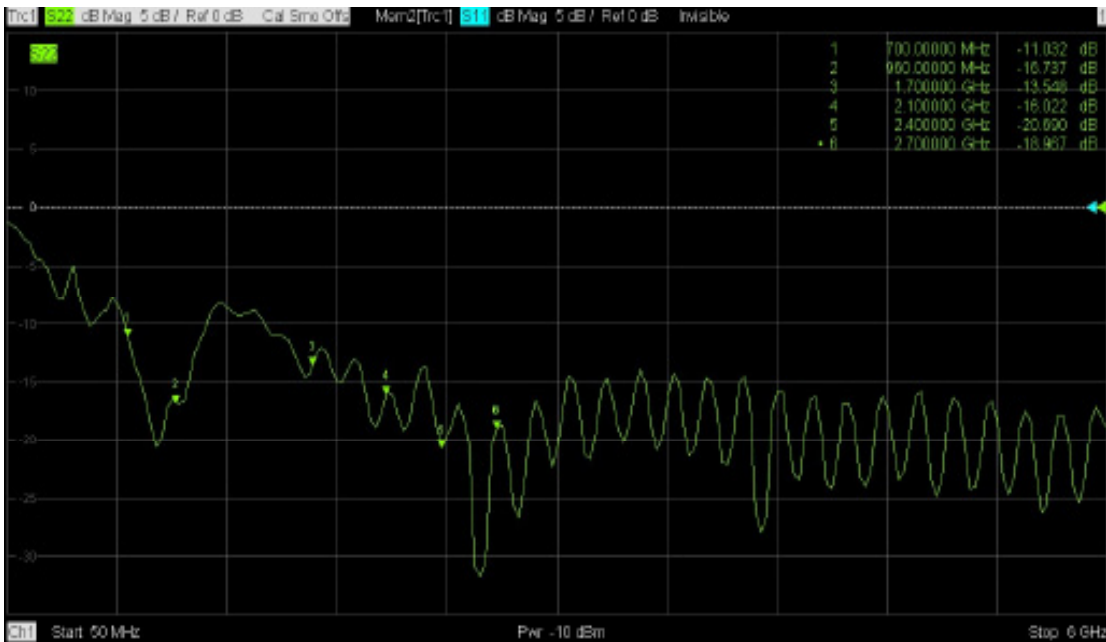

Alpha 41

GSM/UMTS/LTE/WiFi and Bluetooth Antenna

Electrical Specifications

Impedance:	50 Ohm
Gain:	700 - 960MHz 0dBi 1700 - 2700MHz 2dBi
VSWR:	≤3.6 : 1
Frequency:	700 - 960 / 1700 - 2700MHz
Max Power:	50W
Polarization:	Vertical

Mechanical Specifications

Dimensions:	132 x 22.5 x 7mm
Cable:	RG174
Connector:	SMA Plug
Mounting Method:	Double sided tape

Alpha 41

GSM/UMTS/LTE/WiFi and Bluetooth Antenna

Return Loss

VSWR

Alpha 41

GSM/UMTS/LTE/WiFi and Bluetooth Antenna