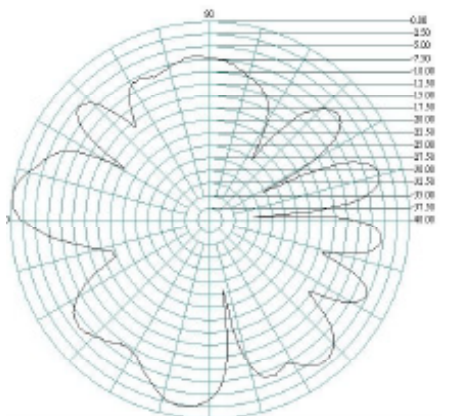

GSM/UMTS/LTE/WiFi and Bluetooth Antenna

2.1GHz E Plane

H Plane

2.4GHz E Plane

H Plane

2.5GHz E Plane

H Plane

Alpha 41

GSM/UMTS/LTE/WiFi and Bluetooth Antenna

2.6GHz E Plane

H Plane

2.7GHz E Plane

H Plane

Ordering Details

Part Number	Description
ALPHA41/3M/SMAM/S/S/19	GSM/UMTS/3G/LTE/WiFi and Bluetooth Antenna, SMA Male