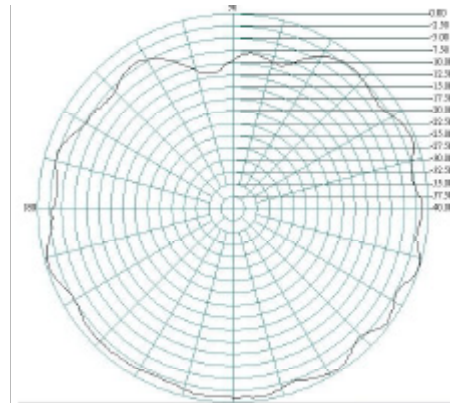

GSM/UMTS/LTE/WiFi and Bluetooth Antenna

2.1GHz E Plane

H Plane

2.4GHz E Plane

H Plane

2.5GHz E Plane

H Plane

Alpha 41

GSM/UMTS/LTE/WiFi and Bluetooth Antenna

2.6GHz E Plane

H Plane

2.7GHz E Plane

H Plane

Ordering Details

Part Number	Description
ALPHA41/3M/SMAM/S/S/19	GSM/UMTS/3G/LTE/WiFi and Bluetooth Antenna, SMA Male