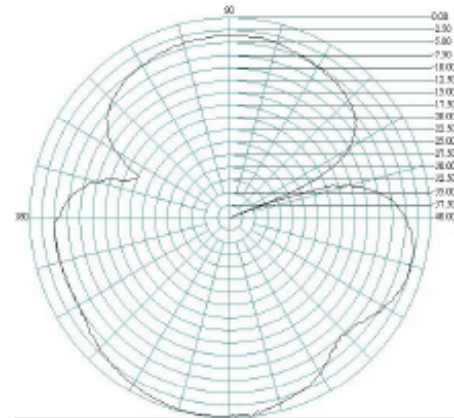

Alpha 41

GSM/UMTS/LTE/WiFi and Bluetooth Antenna

Electrical Specifications

Impedance:	50 Ohm
Gain:	700 - 960MHz 0dBi 1700 - 2700MHz 2dBi
VSWR:	≤3.6 : 1
Frequency:	700 - 960 / 1700 - 2700MHz
Max Power:	50W
Polarization:	Vertical

Mechanical Specifications

Dimensions:	132 x 22.5 x 7mm
Cable:	RG174
Connector:	SMA Plug
Mounting Method:	Double sided tape

Alpha 41

GSM/UMTS/LTE/WiFi and Bluetooth Antenna

Return Loss

VSWR

Alpha 41

GSM/UMTS/LTE/WiFi and Bluetooth Antenna

Radiation Patterns

0.7GHz E Plane

H Plane

0.8GHz E Plane

H Plane

0.9GHz E Plane

H Plane

Alpha 41