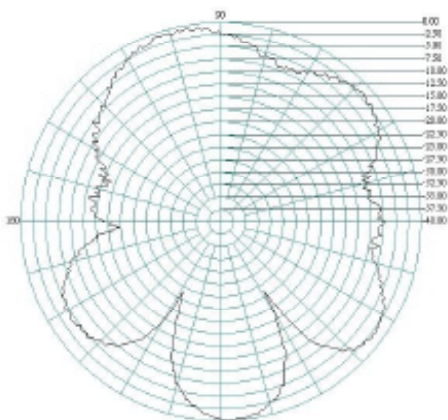

Radiation Patterns

0.7GHz E Plane

H Plane

0.8GHz E Plane

H Plane

0.9GHz E Plane

H Plane

Alpha 41