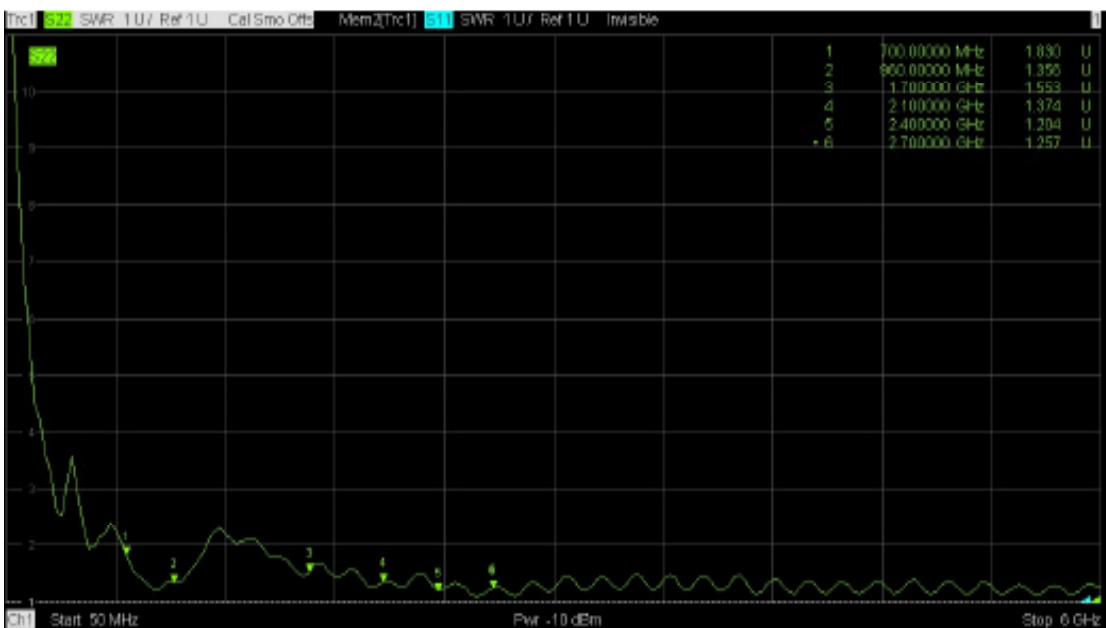

Mechanical Specifications

Dimensions:	132 x 22.5 x 7mm
Cable:	RG174
Connector:	SMA Plug
Mounting Method:	Double sided tape

Alpha 41

GSM/UMTS/LTE/WiFi and Bluetooth Antenna

Return Loss

VSWR

Alpha 41

GSM/UMTS/LTE/WiFi and Bluetooth Antenna