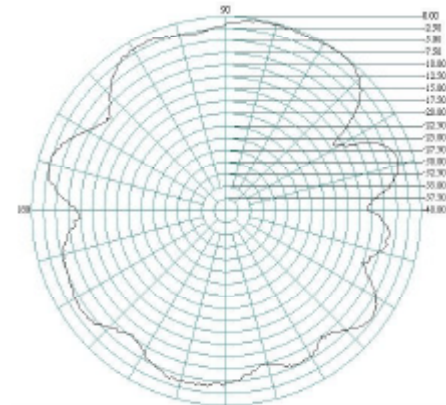

Radiation Patterns

0.7GHz E Plane

H Plane

0.8GHz E Plane

H Plane

0.9GHz E Plane

H Plane

Alpha 41

GSM/UMTS/LTE/WiFi and Bluetooth Antenna

1.7GHz E Plane

H Plane

1.8GHz E Plane

H Plane

1.9GHz E Plane

H Plane

Alpha 41