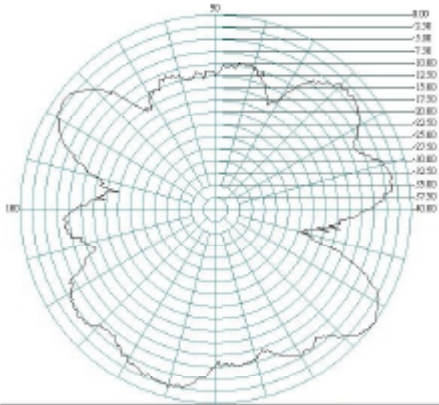

Alpha 41

GSM/UMTS/LTE/WiFi and Bluetooth Antenna

1.7GHz E Plane