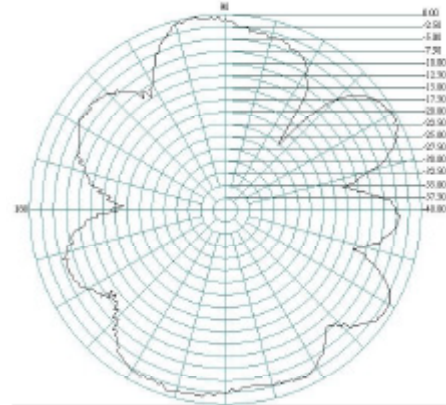

Alpha 41

GSM/UMTS/LTE/WiFi and Bluetooth Antenna

H Plane