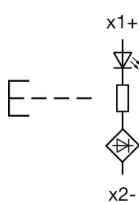

Attribute

Design	raised
Front dimension	Ø 29,5 mm
Front form	round
IP front protection	IP66, IP67, IP69K
Mounting cut-out	Ø 22.3 mm
Front bezel colour	Black
Front bezel material	Plastic
Housing colour	Black
Housing material	Plastic
Illumination colour	Red
Illuminative colour	Red
Lens colour	Red
Lens illumination	illuminative
Lens material	Plastic
Lens optics	transparent
Lens shape	flush
Lens type	level with front bezel
Switching action	Momentary
Switching system	Slow-make switching element
Weight	0.018 kg

Schaltelement

max. number of switching elements	4
-----------------------------------	---

Function

Illuminated pushbutton

EAO – Your Expert Partner for Human Machine Interfaces

45-2231.11E0.000 - Illuminated pushbutton - Actuator

Dimensions

Mounting cut-outs

Wiring diagrams

Additional information

Mounting depth, incl. front plate, see chapter drawings