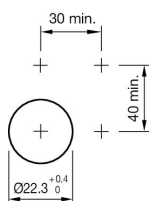

Attribute

Design	raised
Front dimension	Ø 29,5 mm
Front form	round
IP front protection	IP66, IP67, IP69K
Mounting cut-out	Ø 22.3 mm
Front bezel colour	Black
Front bezel material	Plastic
Housing colour	Black
Housing material	Plastic
Illumination colour	Red
Illuminative colour	Red
Lens colour	Red
Lens illumination	illuminative
Lens material	Plastic
Lens optics	transparent
Lens shape	flush
Lens type	level with front bezel
Switching action	Momentary
Switching system	Slow-make switching element
Weight	0.018 kg

Schaltelement

max. number of switching elements	4
-----------------------------------	---

Function

Illuminated pushbutton

EAO – Your Expert Partner for Human Machine Interfaces

45-2231.11E0.000 - Illuminated pushbutton - Actuator

Dimensions

Mounting cut-outs

Wiring diagrams

Additional information

Mounting depth, incl. front plate, see chapter drawings