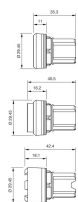

Attribute

Design	raised
Front dimension	Ø 29,5 mm
Front form	round
IP front protection	IP66, IP67, IP69K
Mounting cut-out	Ø 22.3 mm
Front bezel colour	Black
Front bezel material	Plastic
Housing colour	Black
Housing material	Plastic
Illumination colour	Red
Illuminative colour	Red
Lens colour	Red
Lens illumination	illuminative
Lens material	Plastic
Lens optics	transparent
Lens shape	flush
Lens type	level with front bezel
Switching action	Momentary
Switching system	Slow-make switching element
Weight	0.018 kg

Schaltelement

max. number of switching elements	4
-----------------------------------	---

Function

Illuminated pushbutton

EAO – Your Expert Partner for Human Machine Interfaces

45-2231.11E0.000 - Illuminated pushbutton - Actuator

Dimensions

Mounting cut-outs

Wiring diagrams

Additional information

Mounting depth, incl. front plate, see chapter drawings