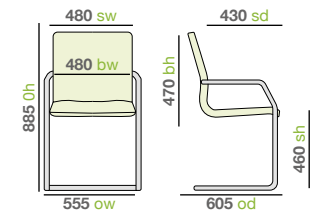

- Ideal for boardrooms and meeting rooms
- Padded arms for enhanced comfort
- Anti-tilt feet for extra stability
- Weight capacity 115kg

Pricing

Code **ESS100S2-G** Grey cantilever RRP **£186**

Dimensions