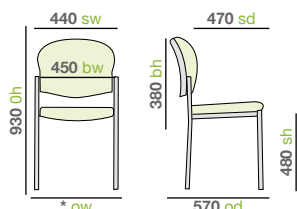

Dimensions

- no arms 490 ow
- arms 580 ow

Stackable

Prague - Stocked Meeting Chair

The Prague chair's sleek curves, combined with a modern aesthetic, make it the perfect addition to any office space. Due to the laminated bent wood frame and clear hard wearing lacquer, you can rest assured that these meeting chairs are built to handle constant, everyday use and comfortable with the thick padded seats.