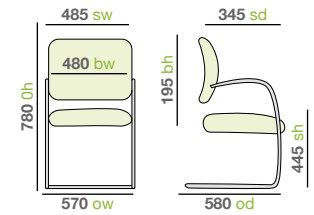

- Ideal for boardrooms and meeting rooms
- Padded arms for enhanced comfort
- Anti-tilt feet for extra stability
- Weight capacity 115kg

Pricing

Code		RRP
BRU100C1	Leather cantilever	£403

Dimensions

Stocked fabric