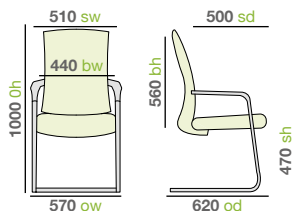

- Comfortable, stylish conference chair with fabric seat and mesh back
- Stocked in blue and black with made to order fabric and colour options
- Chrome cantilever frame with padded black arm rests
- Weight capacity 110kg

Pricing

Code	RRP
RON100C1	Mesh back cantilever £258

Stocked fabric

Black
K

Blue
B

Dimensions

Quavo - Stocked Mesh Back Meeting Chair

In collaborative spaces, chairs are always being moved. That's why the lightweight and portable Quavo chair is such a fitting addition to the places people gather. Quavo is a multi-purpose chair that is made for any environment, with a breathable mesh back, black fabric seat and a chrome sled frame that effortlessly fits into a wide variety of spaces ranging from offices, side seating, team meeting rooms and dining areas.

- High quality, high density stacking chrome wire frame chair
- Stackable to 20 units high for convenient storage
- Black fabric seat with breathable black mesh back for added comfort
- Legs come complete with a linking bracket to connect chairs

Pricing

Code **QVO40005-K** Sled frame (4 pack) **RRP £450**

Stacked fabric

Black

Dimensions

Stackable

STOCKED

CONFERENCE SEATING