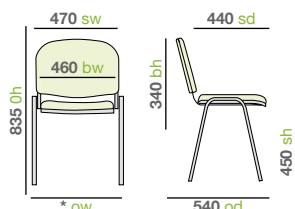

- Available with or without arms, or with right hand writing tablet
- Stackable for space-efficient storage
- Plastic feet for extra floor protection
- Weight capacity 110kg

Pricing

Code		Stocked
TAUMK	No arms	£78
TAUMA	With arms	£155
TAUMKW	Writing tablet	£169

Stocked Finish

Options

TAULINK	Linking bracket	£20
---------	-----------------	-----

TAULINK

TAUMK

TAUMA

Dimensions

* no arms 530 ow
arms 640 ow
with tablet 590 ow