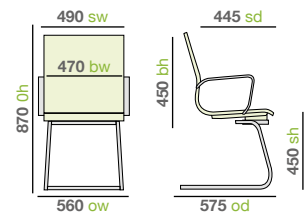

Dimensions