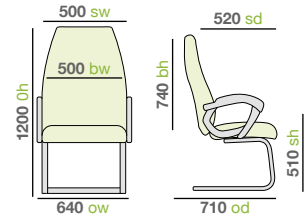

Dimensions

Stocked fabric

STOCKED

CONFERENCE SEATING