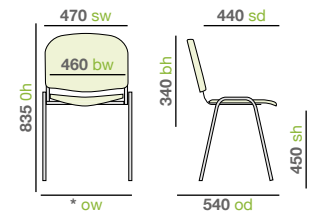

Pricing

Code	Black frame	Stocked
TAU40005-W	No arms	£92
TAU40006-W	With arms	£140
TAU40007-W	Writing tablet	£170

TAU40005-W

Stackable - Not writing tablet

TAU40006-W

TAU40007-W

Dimensions

* no arms 530 ow
arms 640 ow
with tablet 590 ow

Stacked Finish

Beech

Options

TAULINK Linking bracket £20

TAULINK

Taurus - Stocked Plastic Meeting Chair

- Suitable for conferences, meeting rooms, and much more
- Traditional conference chair, polyurethane moulded seat & back
- Robust black powder coated steel oval tube frame
- Weight capacity 110kg

Pricing

Code	Black frame	Stocked
TAU40002	No arms	£69
TAU40003	With arms	£115
TAU40004	Writing tablet	£144

Dimensions

* no arms 530 ow
arms 640 ow
with tablet 590 ow

Stacked Finish

Black
PK

Blue
PB

Options