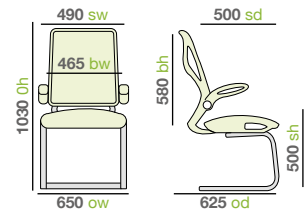

Pricing

Code **QVO40005-K** Sled frame (4 pack) **RRP £450**

Stacked fabric

Black

Dimensions

Stackable

STOCKED

CONFERENCE SEATING

- Black mesh back with chrome cantilever frame
- Padded arms for enhanced comfort
- Front support feet for anti-tilt
- Weight capacity 110kg

Pricing

Code		RRP
NAP100C1	Mesh cantilever	£253

Dimensions

Fabric