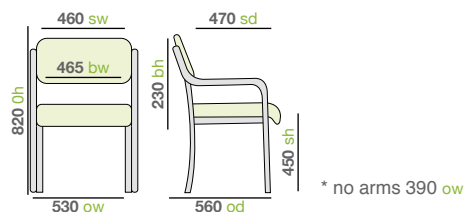

Code		RRP
PRA50001	With arms	£151
PRA50002	No arms	£137

Stocked Fabrics

Blue
B

Charcoal
C

PRA50001-B

PRA50002-C

Dimensions

STOCKED