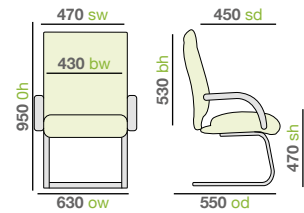

Dimensions

Stocked fabric

Noble - Stocked Leather Meeting Chair