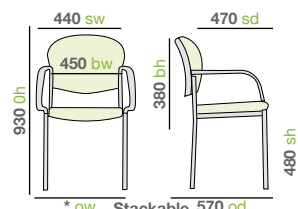

Dimensions

- no arms 490 ow
- arms 580 ow

Stackable

Prague - Stocked Meeting Chair

The Prague chair's sleek curves, combined with a modern aesthetic, make it the perfect addition to any office space. Due to the laminated bent wood frame and clear hard wearing lacquer, you can rest assured that these meeting chairs are built to handle constant, everyday use and comfortable with the thick padded seats.