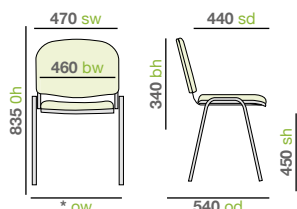

TAU40006-R

- Use individually around tables or connect in rows
- Stackable for space-efficient storage
- Plastic feet for extra floor protection
- Weight capacity 110kg
- EN 16139:2013

Pricing

Code	Chrome frame	Stocked
TAU40005	No arms	£71
TAU40006	With arms	£117
TAU40007	Writing tablet	£146

Stocked Finish

Options

TAULINK	Linking bracket	£20
---------	-----------------	-----

TAULINK

TAU40005-C

TAU40007-B

Dimensions

* no arms 530 ow
arms 640 ow
with tablet 590 ow

- Available with or without arms, or with right hand writing tablet
- Stackable for space-efficient storage
- Plastic feet for extra floor protection
- Weight capacity 110kg

Pricing

Code		Stocked
TAUMK	No arms	£78
TAUMA	With arms	£155
TAUMKW	Writing tablet	£169