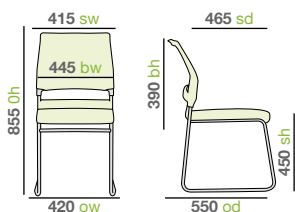

- High quality, high density stacking chrome wire frame chair
- Stackable to 20 units high for convenient storage
- Black fabric seat with breathable black mesh back for added comfort
- Legs come complete with a linking bracket to connect chairs

Pricing

Code **QVO40005-K** Sled frame (4 pack) **RRP £450**

Stacked fabric

Black

Dimensions

Stackable

STOCKED

CONFERENCE SEATING