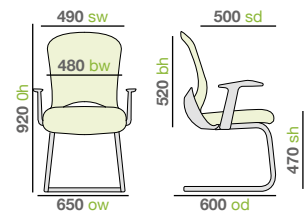

Dimensions