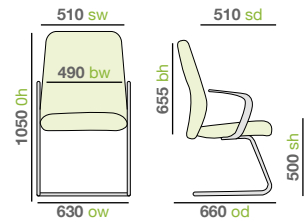

Dimensions

Stocked fabric

Bari - Stocked Leather Meeting Chair