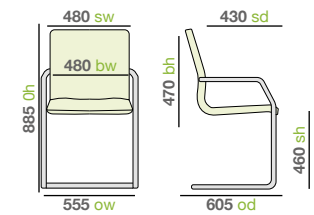

- Ideal for boardrooms and meeting rooms
- Padded arms for enhanced comfort
- Anti-tilt feet for extra stability
- Weight capacity 115kg

Pricing

Code **ESS100S2-G** Grey cantilever RRP **£186**

Dimensions

- Ideal for boardrooms and meeting rooms
- Padded arms for enhanced comfort
- Anti-tilt feet for extra stability
- Weight capacity 115kg

Pricing

Code **ESS100S2-K** Black cantilever RRP **£186**

Dimensions