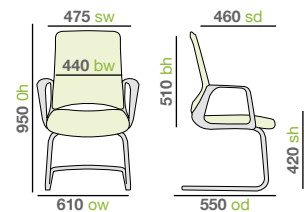

Dimensions

Fabric