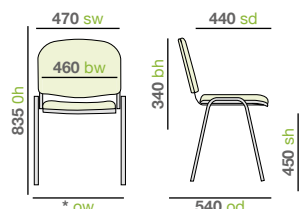

TAU40002-K

- Use individually around tables or connect in rows
- Stackable for space-efficient storage
- Plastic feet for extra floor protection
- Weight capacity 110kg
- EN 16139:2013

Pricing

Code	Black frame	Stocked
TAU40002	No arms	£69
TAU40003	With arms	£115
TAU40004	Writing tablet	£144

Stocked Finish

Options

TAULINK	Linking bracket	£20
---------	-----------------	-----

TAULINK

TAU40003-R

TAU40004-B

Dimensions

* no arms 530 ow
arms 640 ow
with tablet 590 ow