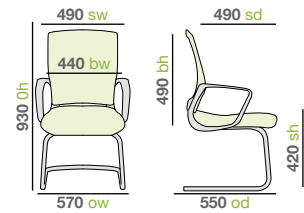

Dimensions

Fabric