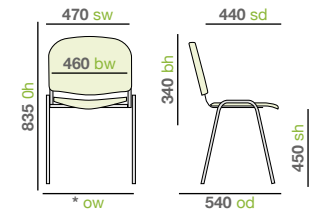

Pricing

Code	Black frame	Stocked
TAU40005-W	No arms	£92
TAU40006-W	With arms	£140
TAU40007-W	Writing tablet	£170

TAU40005-W

Stackable - Not writing tablet

TAU40006-W

TAU40007-W

Dimensions

* no arms 530 ow
arms 640 ow
with tablet 590 ow