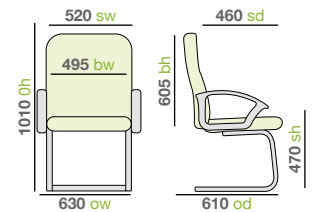

Dimensions

Stocked fabric