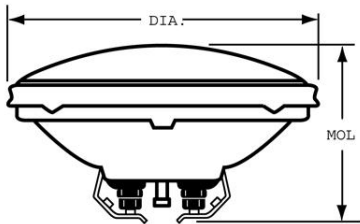

GE
Lighting

24898 - 4596

GE PAR36 - Aircraft

CAUTIONS & WARNINGS

Warning

- Unexpected lamp rupture may cause injury, fire, or property damage
 - Avoid direct water/liquid contact.
 - Avoid contact with glass during operation.
- Risk of Fire
 - Keep combustible materials away from lamp.
 - Use in fixture rated for this product.

GENERAL CHARACTERISTICS

Lamp Type	Sealed Beam - PAR
Bulb	PAR36
Base	Screw Terminals
Filament	CC-8
Rated Life	25.0 hrs
Primary Application	Aircraft

PHOTOMETRIC CHARACTERISTICS

Beam Spread - Horizontal	11.0 - 10.0 °
Beam Spread - Vertical	12.0 - 10.0 °
Max. Beam Candlepower (MBCP) (MAX)	150000.0

ELECTRICAL CHARACTERISTICS

Wattage	250.0
Voltage	28.0

DIMENSIONS

Maximum Overall Length (MOL)	2.7500 in(69.8 mm)
Bulb Diameter (DIA)	4.500 in(114.3 mm)

PRODUCT INFORMATION

Product Code	24898
Description	4596
ANSI Code	4596
Standard Package	Case
Standard Package GTIN	10043168248980
Standard Package Quantity	12
Sales Unit	Unit
No Of Items Per Sales Unit	1
No Of Items Per Standard Package	12
UPC	043168248983