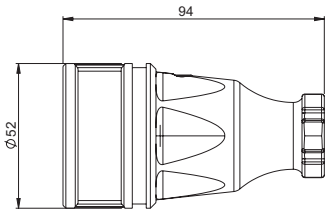

Rubber connector IP20

- Insert: polyamide

IP20

Insert:	acc. Austrian/German system	acc. Belg./French System
Polyamide	2510-s	2410-s
Polyamide with child protection	2510-sc	2410-sc
pack.unit	20	20

Solid rubber connector IP20

- Insert: rubber

Insert:	acc. Austrian/German system	
Rubber	2520-s	
pack.unit	20	

Rubber connector with cap IP44

- with cap
- Insert: polyamide

IP44 splashproof 

Insert:	acc. Austrian/German system	acc. Belg./French System
Polyamide	2511-s	2411-s
Polyamide with child protection	2511-sc	2411-sc
pack.unit	20	20