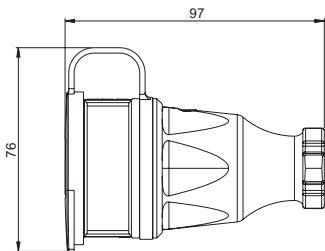

Rubber connector IP20

- Insert: polyamide

IP20

Insert:	acc. Austrian/German system	acc. Belg./French System
Polyamide	2510-s	2410-s
Polyamide with child protection	2510-sc	2410-sc
pack.unit	20	20

Solid rubber connector IP20

- Insert: rubber

Insert:	acc. Austrian/German system	
Rubber	2520-s	
pack.unit	20	

Rubber connector with cap IP44

- with cap
- Insert: polyamide

IP44 splashproof 

Insert:	acc. Austrian/German system	acc. Belg./French System
Polyamide	2511-s	2411-s
Polyamide with child protection	2511-sc	2411-sc
pack.unit	20	20