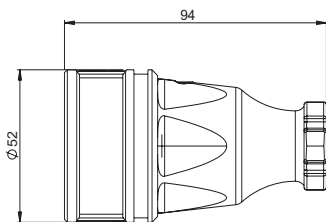

Rubber connector IP20

- Insert: polyamide

IP20

Insert:	acc. Austrian/German system	acc. Belg./French System
Polyamide	2510-s	2410-s
Polyamide with child protection	2510-sc	2410-sc
pack.unit	20	20

Solid rubber connector IP20

- Insert: rubber

Insert:	acc. Austrian/German system	
Rubber	2520-s	
pack.unit	20	

Rubber connector with cap IP44

- with cap
- Insert: polyamide

IP44 splashproof 

Insert:	acc. Austrian/German system	acc. Belg./French System
Polyamide	2511-s	2411-s
Polyamide with child protection	2511-sc	2411-sc
pack.unit	20	20