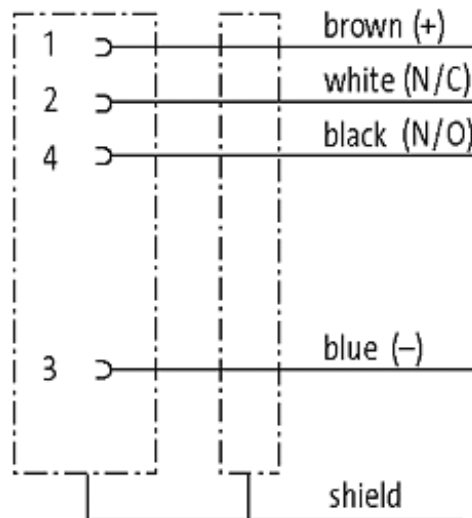

**M12 female receptacle shielded rear mount**

PVC-OB 4x0,34 shielded black UL,CSA 0,6m

Flange M12 female

4-pole, shielded

Rear mounting

Mounting nut

With open ended wires

Further cable lengths on request. The resistance to aggressive media should be individually tested for your application. Further details on request.

[Link to Product](#)**Illustration**

# Female

Product may differ from Image