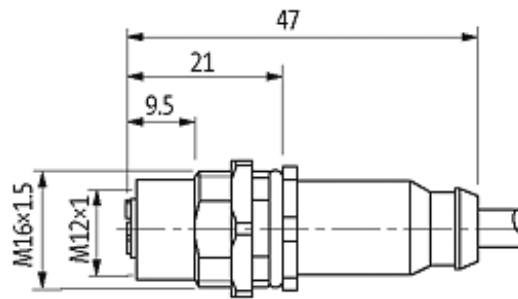

**M12 female receptacle shielded rear mount**

PVC-OB 4x0,34 shielded black UL,CSA 0,6m

Flange M12 female

4-pole, shielded

Rear mounting

Mounting nut

With open ended wires

Further cable lengths on request. The resistance to aggressive media should be individually tested for your application. Further details on request.

# Female

Product may differ from Image