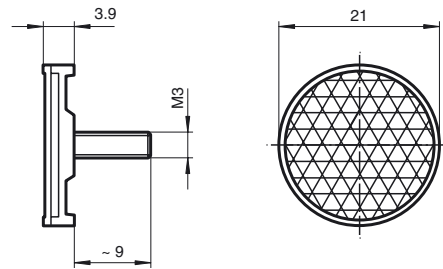

Model Number

REF-MS21

Reflector with Micro-structure, round \varnothing 21 mm, screw fixing M3

Features

- Screw mounting for simple installation
- Micro-structure

Dimensions

Technical data

General specifications

Construction type	circular
-------------------	----------

Ambient conditions

Ambient temperature	-20 ... 85 °C (-4 ... 185 °F)
---------------------	-------------------------------

Mechanical specifications

Material	PMMA/ABS
Dimensions	Diameter: 21 mm
Mounting	screw fixing