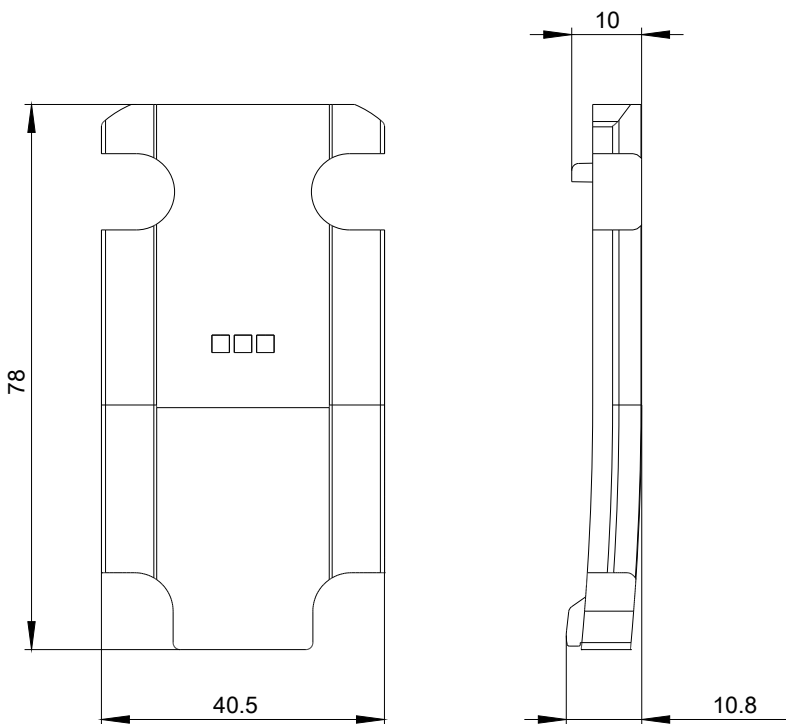

Supply voltage		
• of LED	V	230

Installation/ mounting/ dimensions:

mounting position		any
Mounting type		screw fixing

Certificates/ approvals:

General Product Approval	Declaration of Conformity	other

[Confirmation](#)

Further information

Information- and Downloadcenter (Catalogs, Brochures,...)

<http://www.siemens.com/industrial-controls/catalogs>

Industry Mall (Online ordering system)

<http://www.siemens.com/industrymall>

Cax online generator

<http://support.automation.siemens.com/WW/CAXorder/default.aspx?lang=en&mlfb=3SE51303AA00>

Service&Support (Manuals, Certificates, Characteristics, FAQs,...)

<http://support.automation.siemens.com/WW/view/en/3SE51303AA00/all>

Image database (product images, 2D dimension drawings, 3D models, device circuit diagrams, EPLAN macros, ...)

<http://www.automation.siemens.com/bilddb/cax_de.aspx?mlfb=3SE51303AA00&lang=en>