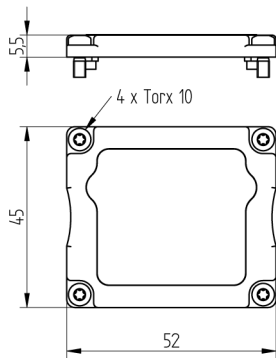

### Technical Data

Optical Data	
Type of polarization	Circular
Mechanical Data	
Mounting Type	can be screwed
Material	PMMA
Packaging unit	1 Piece

- For L × 45 × 52 mm

All dimensions in mm (1 mm = 0.03937 Inch)