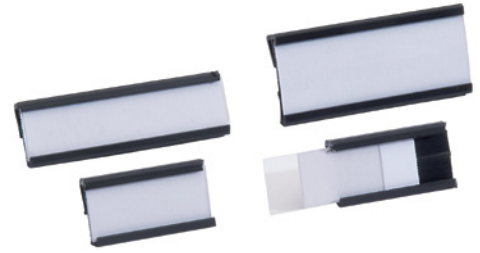

Labelling tab

Execution:

- Labelling tab for label holders: the slot walls, separating plates and dividers, including labels. Design: Plastic. Colour: Black.
- Labelling tabs for trough walls: are plugged directly onto the walls of the trough. Includes labels and clear film. Design: plastic. Colour: black:

Art. no.	50308 930
Brand	LISTA
Manufacturer Part Number	134.049.000
Number of pieces per packet	20 PCS
Gross Weight	0.200 kg
Product Group	5AN

EAN

7612269029918