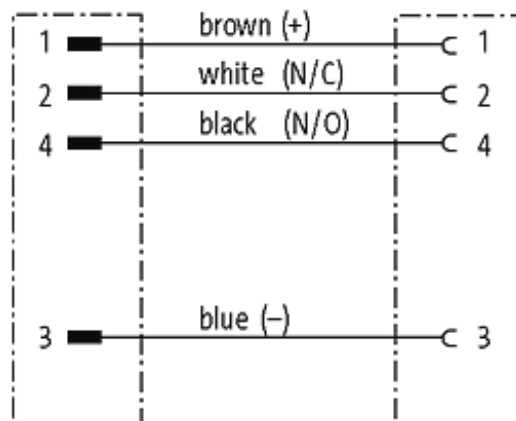

M12 male 0° / M12 female 0°

PUR 4x0.34 gy UL/CSA+robot+drag chain 6m

Male straight to female straight

M12 - M12, 4-pole

Art.-No. 7005 - M12 Lite - (plastic hexagonal screw) on request

Plastic housings with good resistance against chemicals and oils. The resistance to aggressive media should be individually tested for your application. Further details on request. Further cable lengths on request.

[Link to Product](#)**Illustration**

Male

Female

Product may differ from Image