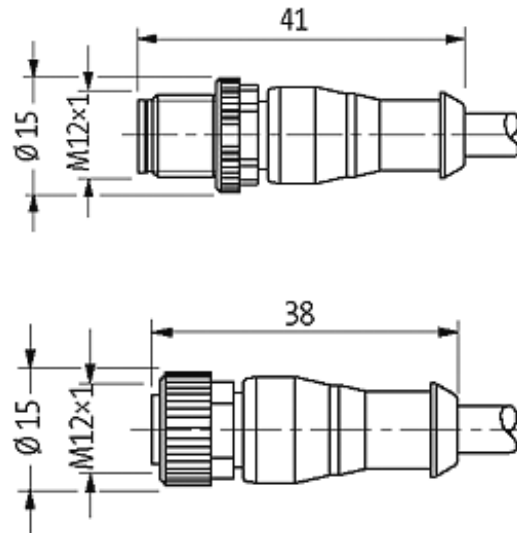

M12 male 0° / M12 female 0°

PUR 4x0.34 gy UL/CSA+robot+drag chain 6m

Male straight to female straight

M12 - M12, 4-pole

Art.-No. 7005 - M12 Lite - (plastic hexagonal screw) on request

Plastic housings with good resistance against chemicals and oils. The resistance to aggressive media should be individually tested for your application. Further details on request. Further cable lengths on request.

[Link to Product](#)**Illustration**

Male

Female

Product may differ from Image