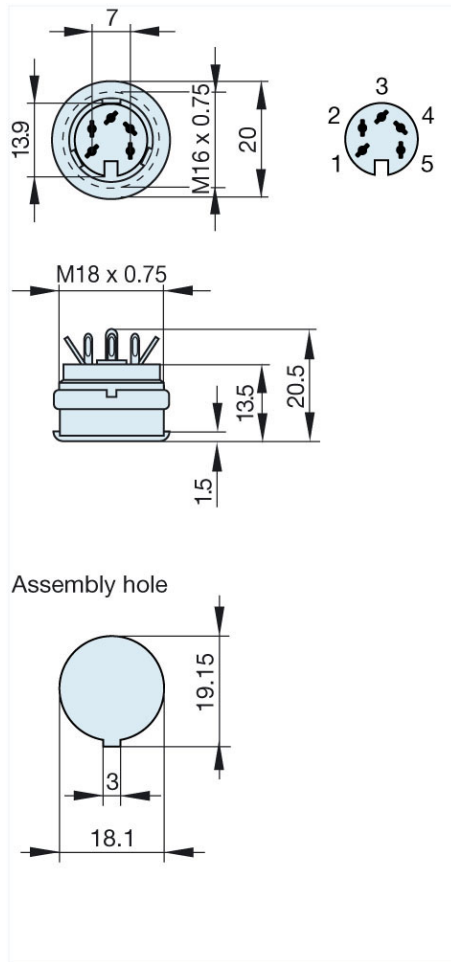

HIRSCHMANN

A BELDEN BRAND

Industrial Connecting Solutions: Circular Connectors: Audio/Video Connectors: DIN EN 60 130-09 Connectors (MAS/MAK series): with locking screw: Panel-mounted sockets: MAB 5100 grau/grey
<https://www.e-catalog.beldensolutions.com:443/link/57078-24228-256281-256282-24384-24391-24392-34647/en/conf/ui/state>

Picture
Drawing

Belden Deutschland GmbH
Im Gewerbepark 2
58579 Schalksmühle
Germany
Phone: +49 7127/14-1806
E-Mail: icos-sales@belden.com

The information published in the websites has been compiled as carefully as possible. It is subject to alteration without notice in technical as well as in price-related/commercial respect.