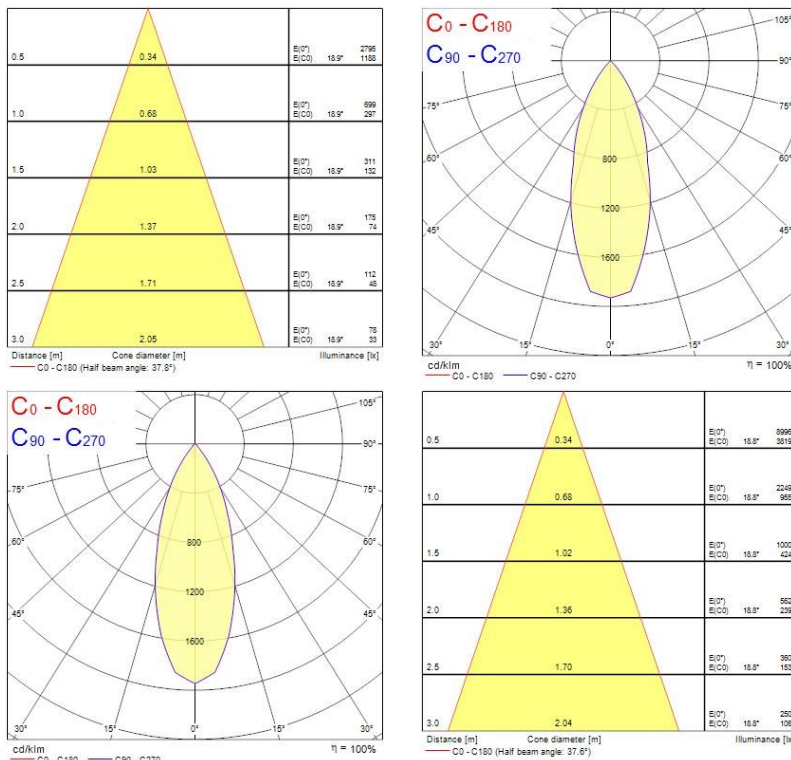

Myriad Square White Reflector - Housing only

MYRIAD SQUARE HOUS FLOOD 3K DALI EM WHITE REFL
2056325

Product EAN number	5025768563258
Packaging single length / height (cm)	25.0
Packaging single width (cm)	20.0
Packaging single depth (cm)	25.0
DUN14 (outer)	05025768563258
Units per outer package	1
Packaging outer length / height (cm)	25.0
Packaging outer width (cm)	20.0
Packaging outer depth (cm)	25.0

PHOTOMETRY