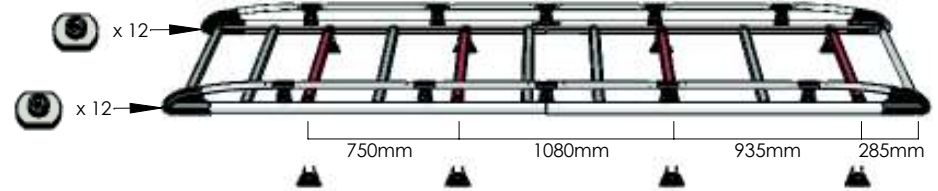

A567

IVECO DAILY 1999-5997mm, H2, TWIN DOORS

AMP18 + AMP18 = 3.6m

A568

IVECO DAILY 1999-7012mm, H2, TWIN DOORS

AMP20 + AMP24 = 4.4m

MS012 x 8

EXT09-004 x 8

20186003 x 8

PS089 x 1

PS006-120 x 8

PS090 x 1

(1:1)

FB003 (M8 x 65) x 16

FN006 (M8) x 26

FS027 (M8 x 40) x 8