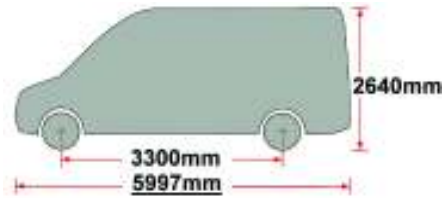

A567

IVECO DAILY 1999-5997mm, H2, TWIN DOORS

AMP18 + AMP18 = 3.6m

A568

IVECO DAILY 1999-7012mm, H2, TWIN DOORS

AMP20 + AMP24 = 4.4m

MS012 x 8

EXT09-004 x 8

20186003 x 8

PS089 x 1

PS006-120 x 8

PS090 x 1

(1:1)

FB003 (M8 x 65) x 16

FN006 (M8) x 26

FS027 (M8 x 40) x 8