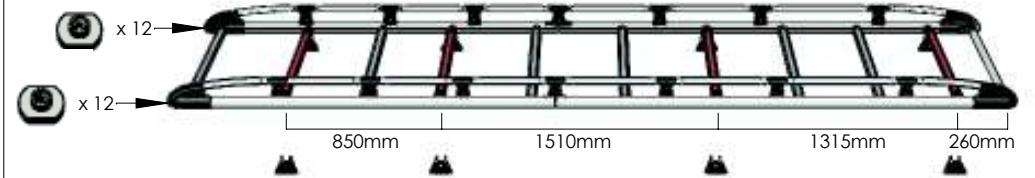

A567

IVECO DAILY 1999-5997mm, H2, TWIN DOORS

AMP18 + AMP18 = 3.6m

A568

IVECO DAILY 1999-7012mm, H2, TWIN DOORS

AMP20 + AMP24 = 4.4m

MS012 x 8

EXT09-004 x 8

20186003 x 8

PS089 x 1

PS006-120 x 8

PS090 x 1

(1:1)

FB003 (M8 x 65) x 16

FN006 (M8) x 26

FS027 (M8 x 40) x 8