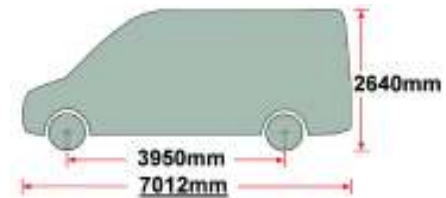

A567

IVECO DAILY 1999-5997mm, H2, TWIN DOORS

AMP18 + AMP18 = 3.6m

A568

IVECO DAILY 1999-7012mm, H2, TWIN DOORS

AMP20 + AMP24 = 4.4m

MS012 x 8

EXT09-004 x 8

20186003 x 8

PS089 x 1

PS006-120 x 8

PS090 x 1

(1:1)

FB003 (M8 x 65) x 16

FN006 (M8) x 26

FS027 (M8 x 40) x 8