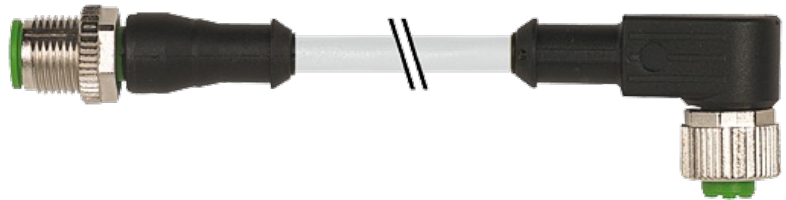

M12 male 0° / M12 female 90° shielded

PUR 4x0.34 shielded gy UL/CSA+drag chain 2,8m

Male straight to female 90°
M12 - M12, 4-pole
shielded

Plastic housings with good resistance against chemicals and oils. The resistance to aggressive media should be individually tested for your application. Further details on request. Further cable lengths on request.

[Link to Product](#)**Illustration**

Male

Female

Product may differ from Image