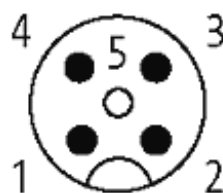

M12 male 0° / M12 female 90° shielded

PUR 4x0.34 shielded gy UL/CSA+drag chain 2,8m

Male straight to female 90°
M12 - M12, 4-pole
shielded

Plastic housings with good resistance against chemicals and oils. The resistance to aggressive media should be individually tested for your application. Further details on request. Further cable lengths on request.

[Link to Product](#)**Illustration**

Male

Female

Product may differ from Image