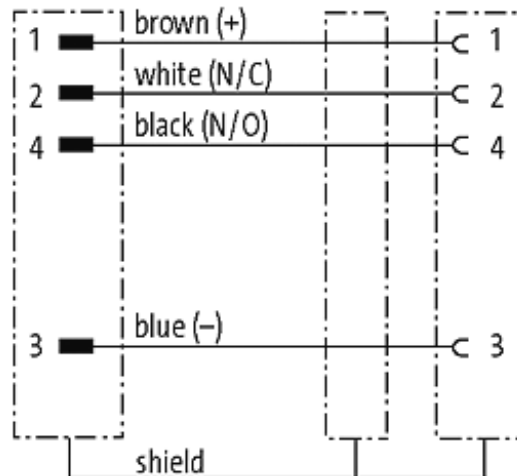

M12 male 0° / M12 female 90° shielded

PUR 4x0.34 shielded gy UL/CSA+drag chain 2,8m

Male straight to female 90°
M12 - M12, 4-pole
shielded

Plastic housings with good resistance against chemicals and oils. The resistance to aggressive media should be individually tested for your application. Further details on request. Further cable lengths on request.

[Link to Product](#)**Illustration**

Male

Female

Product may differ from Image