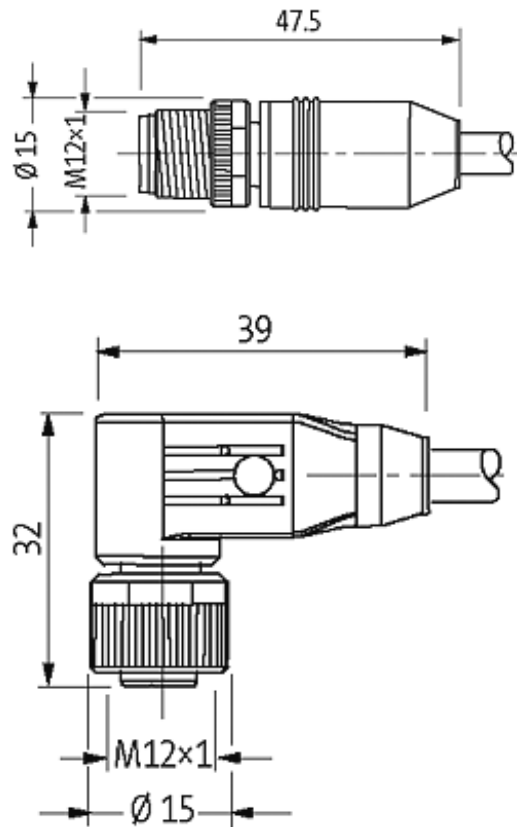

M12 male 0° / M12 female 90° shielded

PUR 4x0.34 shielded gy UL/CSA+drag chain 2,8m

Male straight to female 90°
M12 - M12, 4-pole
shielded

Plastic housings with good resistance against chemicals and oils. The resistance to aggressive media should be individually tested for your application. Further details on request. Further cable lengths on request.

[Link to Product](#)**Illustration**

Male

Female

Product may differ from Image