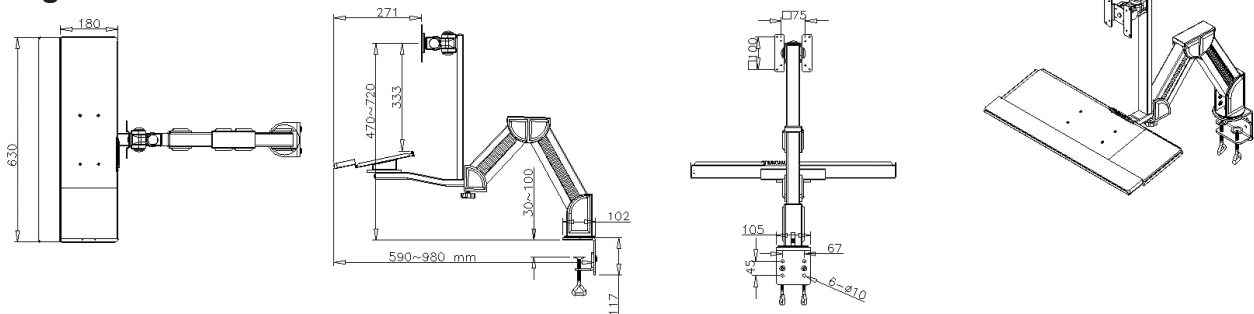

# Desk Mounted LCD Mount with Keyboard Tray

## Description

The LCD Mounts are best in class for mounting your LCD monitor. With styles supporting from one to four computer LCD monitors, finding the right fit is simple. Easy solution for creating a standing desk. Mount an LCD, Keyboard and Mouse to a Desk, Workstation or Table. Mounts via simple C clamp that can also be used for a wall mount.

## Diagram