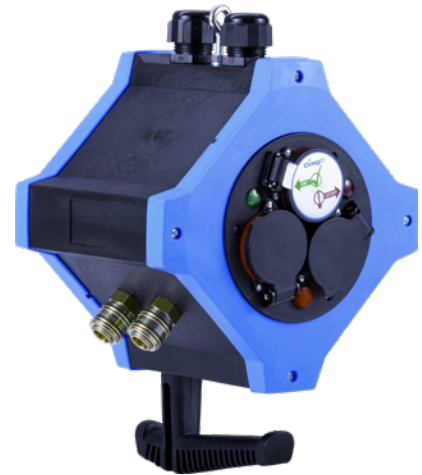

e.STATION suspended energy distributor

combined power/compressed air version

Application:

optimum stationary, suspendable power supply for use in industry or workshops

Execution:

- splash-water protected
- housing and tool hook made from glass fibre reinforced plastic
- lateral parts made of robust rubber material

Delivery:

2-m galvanised knotted chain with carabiner for suspension and 2-m pneumatic hose 9 x 2.5 mm

Art. no.	75000 260
Brand	HEDI
Manufacturer Part Number	KVE6000L
Design	Combo
Number of sockets (Safety plug)	6 PCS
Number of compressed air couplings	2 PCS
Nominal voltage	250 V/AC
Width x height x depth	227 x 305 x 212 mm
Colour	Blue, Black
Power rating	3.5 kW
IP protection class	IP 44
Weight	2.9 kg
Gross Weight	2.893 kg
Product Group	7AG