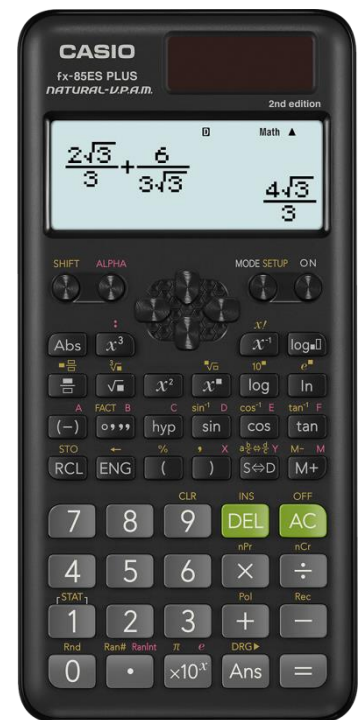

Display

- 31*96 Full Dot
- Natural Textbook Display
- Algebraic input method Natural V.P.A.M.
- No. of figures/lines 16/1+10/1
- Display of mantissa exponent 10+2

Memory

- Repeat function
- 9 Variables memory

Mathematics

- 252 Functions
- 24 Parenthesis levels
- Fractional arithmetic
- Angles DEG/RAD/GRAD
- Conversion between >DEG/>RAD/>GRAD
- Coordinate transformation Pol ÷ Rec
- Trigonometric functions $\sin/\cos/\tan/\sin^{-1}/\cos^{-1}/\tan^{-1}$
- Hyperbolic functions $\sinh/\cosh/\tanh/\sinh^{-1}/\cosh^{-1}/\tanh^{-1}$
- Exponent, log, ln, 10^x , e^x
- Mathematical functions $\sqrt{\quad}$, x^2 , x^{-1} , $1/x$, $x!$, x^y , $x^{1/y}$
- Sexagesimal < > decimal
- Percentage calculation
- Prime factorization
- Technical notation ENG/ENG ←
- Random number generator
- Table function

Statistics

- Sum of $\sum x$, $\sum x^2$,
- Sum of $\sum x$, $\sum y$, $\sum x^2$, $\sum y^2$, $\sum x^y$
- Standard deviation
- Regression
- Permutation (nPr), Combination (nCr)

Other

- Hardcase
- Automatic shutdown
- Energy supply: Solar + Battery (1xLR44)

- Dimension (H x W x D in mm) 11 x 77 x 162
- Weight 95g

Product code	EAN	Languages
FX-85ESPLUS-2-SETD	4549526609015	E/Ru/Pl/Hu/Cz
FX-85ESPLUS-2-SETV	4549526608704	S/F/I

Cz=Czech / D= Dutch / Da=Danish / E=English / F=French / Fi=Finnish / G=German / Hu=Hungarian / I=Italian / Pl=Polish / Po=Portuguese / Ru=Russian / S=Spanish / Sw=Swedish