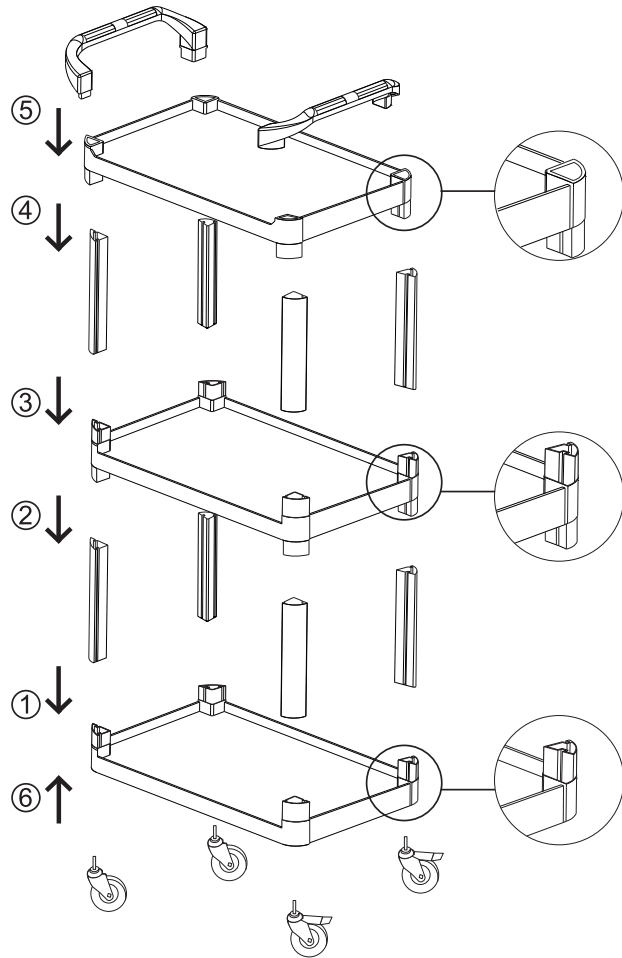

NISBETS ESSENTIALS

DF678 Trolley

(EN)

MAX. LOAD: 130kg

NOTE: The three shelves are different. Note the corner fixings on each and match to the assembly diagram. Ensure all shelves face the same way. Ensure all joints are flush - a rubber mallet may be required.

All rights reserved. No part of these instructions may be produced or transmitted in any form or by any means, electronic, mechanical, photocopying, recording or otherwise, without the prior written permission of Nisbets Essentials. Every effort is made to ensure all details are correct at the time of going to press, however, Nisbets Essentials reserve the right to change specifications without notice.

Manual size: A4

(NL)

MAX. BELASTINGGEWICHT: 130 kg

OPMERKING: De drie planken kunnen onderling verschillen. Let op de hoekbevestiging van elke plank en vergelijk deze met het installatiediagram. Zorg dat alle planken naar dezelfde kant wijzen. Zorg dat alle verbindingen goed op elkaar overlopen - het gebruik van een rubberen hamer kan vereist zijn.

Alle rechten voorbehouden. Het is verboden om deze handleiding, hetzij volledig of gedeeltelijk, elektronisch of mechanisch te reproduceren, kopiëren, op opslagmedia op te slaan of op enigerlei wijze over te dragen, zonder voorafgaande goedkeuring van Nisbets Essentials. Wij hebben er alles aan gedaan om er zeker van te zijn dat op publicatiedatum van de handleiding alle details correct zijn, desondanks, behoudt Nisbets Essentials het recht voor om specificaties zonder aankondiging te wijzigen.

(FR)

CHARGE MAXIMALE : 130 kg

REMARQUE : les trois étagères sont toutes différentes. Repérez les fixations d'angle de chaque étagère et comparez-les à celles du schéma de montage. Veillez à ce que les étagères soient toutes tournées dans le même sens. Veillez à ce que tous les raccords soient de niveau - un maillet en caoutchouc peut s'avérer utile.

Tous droits réservés. La production ou transmission, partielles ou intégrales, sous quelque forme que ce soit ou par n'importe quel moyen, tant électronique que mécanique, sous forme de photocopie, d'enregistrement ou autre de ce mode d'emploi sont interdites sans l'autorisation préalablement accordée par Nisbets Essentials. Nous nous efforçons, par tous les moyens dont nous disposons, de faire en sorte que les détails contenus dans le présent mode d'emploi soient corrects en date d'impression. Toutefois, Nisbets Essentials se réserve le droit de changer les spécifications de ses produits sans préavis.

(DE)

MAX. LAST GEWICHT: 130 kg

HINWEIS: Die drei Bretter unterscheiden sich voneinander. Die Eckbefestigungen an jedem Ablagebrett anschauen und sie dem entsprechenden Montagediagramm zuordnen. Darauf achten, dass alle Ablagebretter in die gleiche Richtung weisen. Darauf achten, dass alle Verbindungsstellen auf einer Höhe abschließen - u. U. ist ein Gummihammer erforderlich.