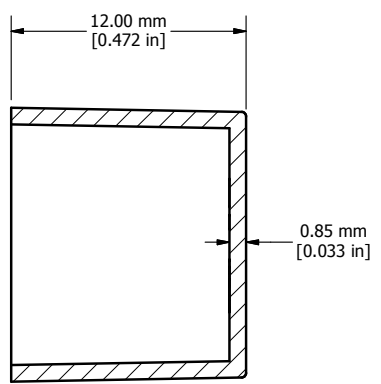

TOP VIEW

SECTION A-A

ISOMETRIC VIEW

1596B110	
Finish - Black (Smooth)	
Material - ABS Plastic	
Quantity	
1596B110	1 Box
1596B110-10	10 Boxes
1596B110-BULK	Bulk Packed

HAMMOND
MANUFACTURING™

1596B110

www.hammondmfg.com