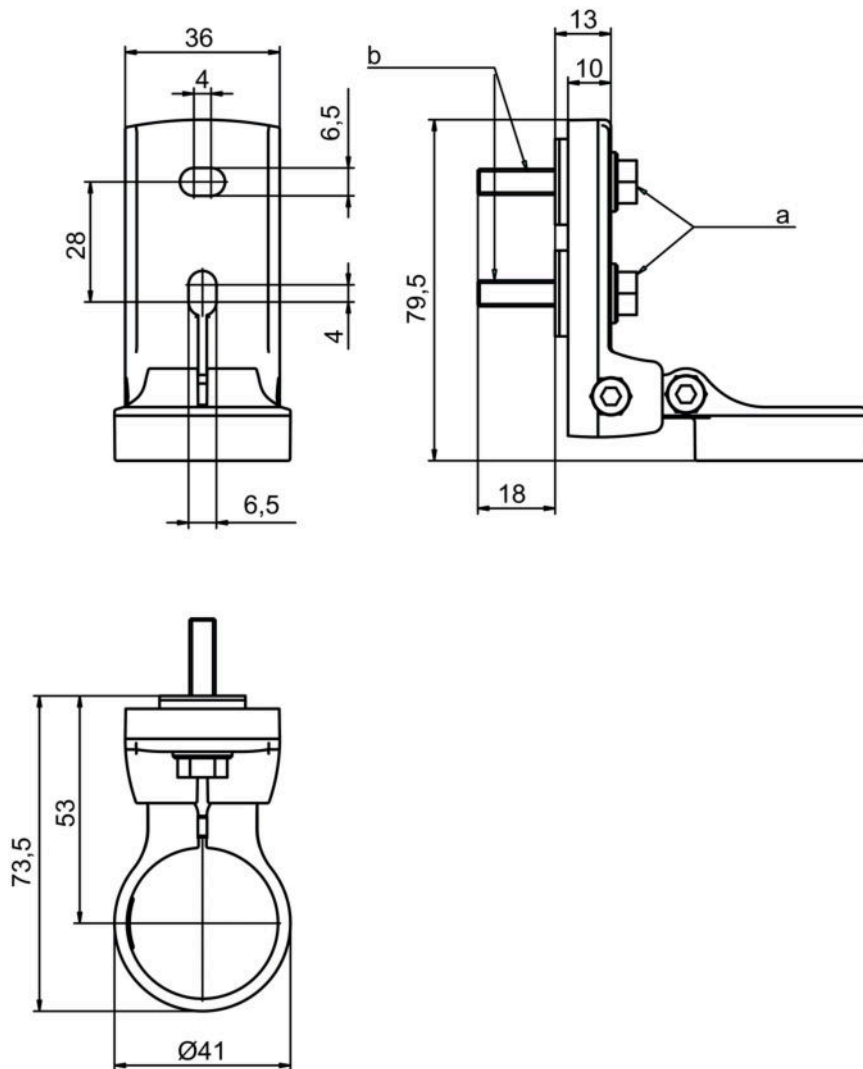

Mechanical data

Type of fastening, at system	Through-hole mounting
------------------------------	-----------------------

Type of fastening, at device	Clampable
------------------------------	-----------

Type of mounting device	Shock absorber Turning, 240°
-------------------------	---------------------------------

Mounting device material	Metal
--------------------------	-------

Classification

Customs tariff number	73269098
-----------------------	----------

eCl@ss 8.0	27279202
------------	----------

eCl@ss 9.0	27273701
------------	----------

ETIM 5.0	EC003015
----------	----------

ETIM 6.0	EC003015
----------	----------

Dimensioned drawings

All dimensions in millimeters

BT-SET-240CS swivel mount

a M6 screw

b Shock absorber, M6 thread

Mounting dimensions

a Alternative mounting variant

Mounting variants