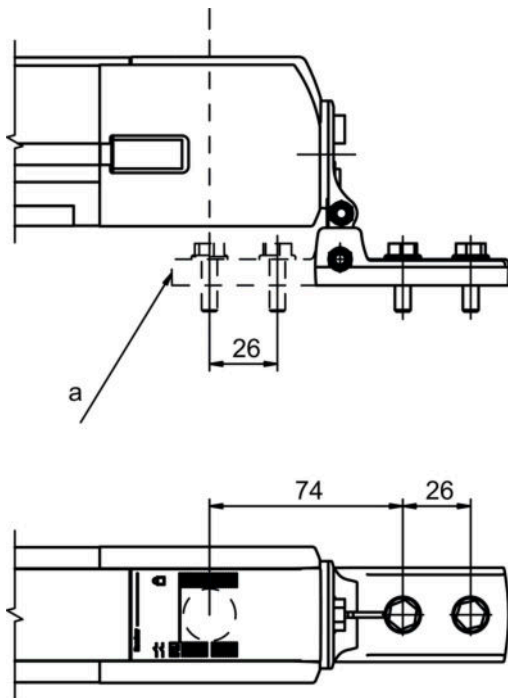

Mechanical data

Type of fastening, at system	Through-hole mounting
------------------------------	-----------------------

Type of fastening, at device	Clampable
------------------------------	-----------

Type of mounting device	Shock absorber Turning, 240°
-------------------------	---------------------------------

Mounting device material	Metal
--------------------------	-------

Classification

Customs tariff number	73269098
-----------------------	----------

eCl@ss 8.0	27279202
------------	----------

eCl@ss 9.0	27273701
------------	----------

ETIM 5.0	EC003015
----------	----------

ETIM 6.0	EC003015
----------	----------

Dimensioned drawings

All dimensions in millimeters

BT-SET-240CS swivel mount

a M6 screw

b Shock absorber, M6 thread

Mounting dimensions

a Alternative mounting variant

Mounting variants