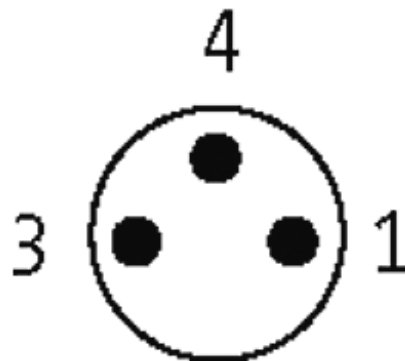

M8 female 90° snap-in with cable LED

PVC 3x0.25 gy UL/CSA 10m

M8

Female 90° with LED

3-pole with 2 × LED (PNP)

Snap In

Plastic housings with good resistance against chemicals and oils. The resistance to aggressive media should be individually tested for your application. Further details on request.

[Link to Product](#)**Illustration**

Female

Product may differ from Image