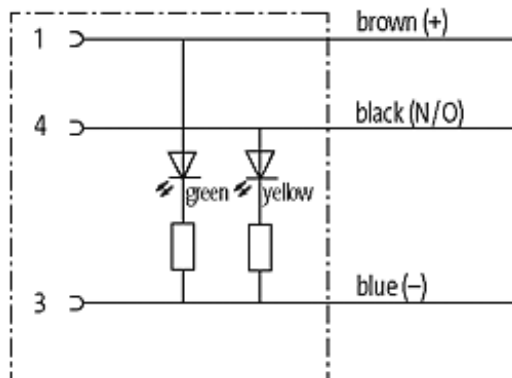

M8 female 90° snap-in with cable LED

PVC 3x0.25 gy UL/CSA 10m

M8

Female 90° with LED

3-pole with 2 × LED (PNP)

Snap In

Plastic housings with good resistance against chemicals and oils. The resistance to aggressive media should be individually tested for your application. Further details on request.

[Link to Product](#)**Illustration**

Female

Product may differ from Image