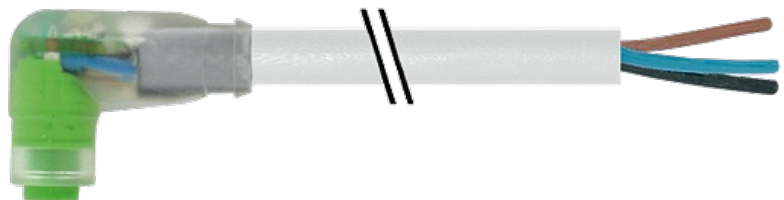

M8 female 90° snap-in with cable LED

PVC 3x0.25 gy UL/CSA 10m

M8

Female 90° with LED

3-pole with 2 × LED (PNP)

Snap In

Plastic housings with good resistance against chemicals and oils. The resistance to aggressive media should be individually tested for your application. Further details on request.

[Link to Product](#)**Illustration**

Female

Product may differ from Image