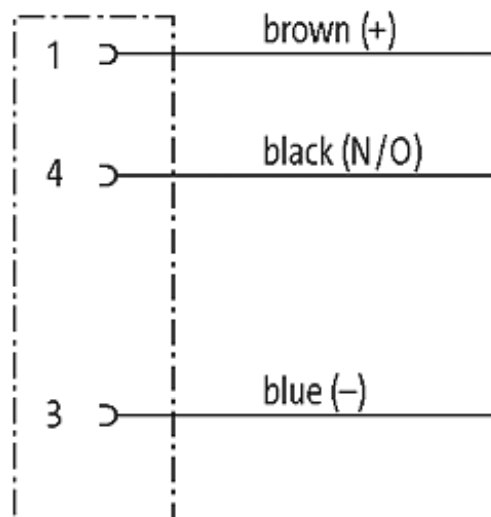

**M8 FEMALE FLANGE PLUG A CODED FRONT MOUNT**

PP-wires 3x0.25 0.2m

Front mounting  
Flange M8 female  
with multi-strand wire  
3-pole

[Link to Product](#)**Illustration**

# Female

Product may differ from Image

## General data

Temperature range -25...+85 °C

**Commercial data**

country of origin DE

customs tariff number 85444290

minimum order quantity 1