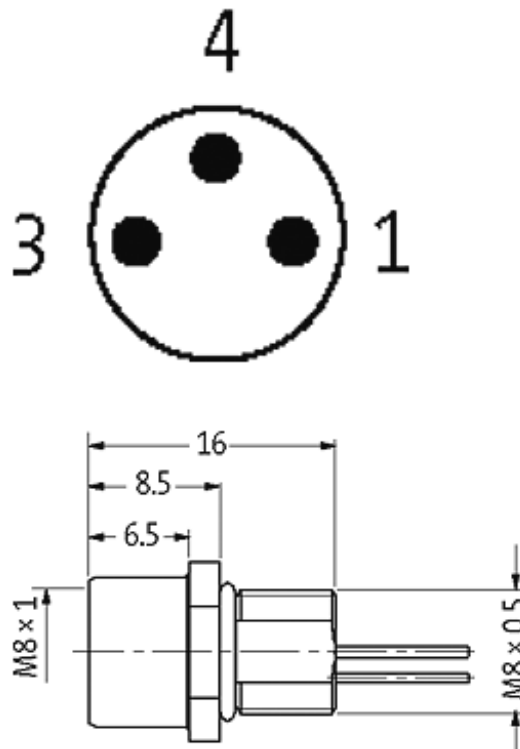

**M8 FEMALE FLANGE PLUG A CODED FRONT MOUNT**

PP-wires 3x0.25 0.2m

Front mounting  
Flange M8 female  
with multi-strand wire  
3-pole

[Link to Product](#)**Illustration**

# Female

Product may differ from Image

## Technical Data

Operating voltage	max. 60 V AC/DC
Operating current per contact	max. 4 A
Locking of ports	Screw thread M8 × 1 mm (recommended torque 0.4 Nm) self-securing
Protection	IP67 inserted and tightened (EN 60529)

## Cables

Cable number	970
No./diameter of wires	3 × 0.25 mm <sup>2</sup>
Wire isolation	PP (br, bk, bl)
Shore hardness outer jacket	70 ± 5D
Outer diameter	approx. 1.25 mm
Bend radius (fixed)	5 × outer Ø
Bend radius (moving)	10 × outer Ø
Temperature range (fixed)	-40...+80 °C
Temperature range (mobile)	-25...+80 °C