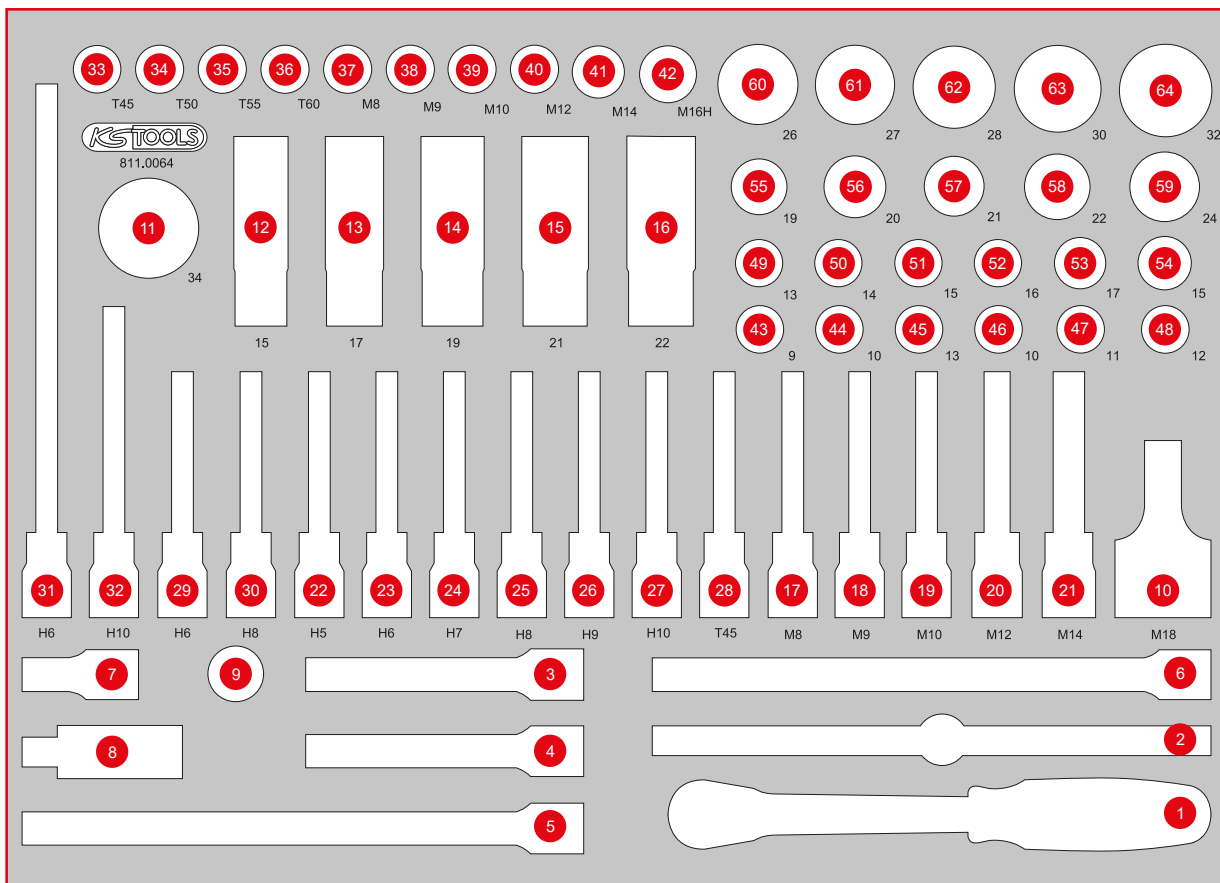

811.0064

M 1/2" Screwdriver bit set

64
PCS

568 x 398

Pos.	Code	Description	pcs	Pos.	Code	Description	pcs	Pos.	Code	Description	pcs
1	920.1290	1/2" SlimPOWER Reversible ratchet, 72 teeth	1	12	515.0991	SlimPOWER 1/2"Alloy rim impact socket, 15 mm	1	23	911.1656	Hex bit socket, ball ended, long, 1/2", 6 mm	1
2	911.1204	Sliding T-bar, 1/2", 250 mm	1	13	515.0992	SlimPOWER 1/2"Alloy rim impact socket, 17mm	1	24	911.1657	Hex bit socket, ball ended, long, 1/2", 7 mm	1
3	911.1383	Wobble extension, 1/2", 125 mm	1	14	515.0993	SlimPOWER 1/2"Alloy rim impact socket, 19 mm	1	25	911.1658	Hex bit socket, ball ended, long, 1/2", 8 mm	1
4	911.1202	1/2" Extensions, 125 mm	1	15	515.0994	SlimPOWER 1/2"Alloy rim impact socket, 21 mm	1	26	911.1659	Hex bit socket, ball ended, long, 1/2", 9 mm	1
5	911.1203	1/2" Extensions, 250 mm	1	16	515.0995	SlimPOWER 1/2"Alloy rim impact socket, 22 mm	1	27	911.1660	Hex bit socket, ball ended, long, 1/2", 10 mm	1
6	911.1384	Wobble extension, 1/2", 250 mm	1	17	911.1352	1/2" Bit socket spline (XZN), M8, 110 mm	1	28	911.1526	1/2" Bit socket Torx, long, T45	1
7	911.1381	Wobble extension, 1/2", 50 mm	1	18	911.1359	1/2" Bit socket spline (XZN), M9, 110 mm	1	29	911.1326	1/2" Bit socket hexagon, long, 6 mm	1
8	911.1250	1/2" Universal joint	1	19	911.1353	1/2" Bit socket spline (XZN), M10, 110 mm	1	30	911.1328	1/2" Bit socket hexagon, long, 8 mm	1
9	911.1234	Adaptor, 1/2"F x 3/4"M	1	20	911.1354	1/2" Bit socket spline (XZN), M12, 110 mm	1	31	911.5313	Hex bit socket, ball ended, long, 1/2", 6 mm	1
10	150.1701	3/4" Impact bit socket for spline(XZN®) screws	1	21	911.1355	1/2" Bit socket spline (XZN), M14, 110 mm	1	32	911.1960	1/2" Bit socket hexagon, 10 mm, 140 mm	1
11	911.3545	3/4" 12 Point socket, short, 34 mm	1	22	911.1655	Hex bit socket, ball ended, long, 1/2", 5 mm	1	33	911.1366	1/2" Bit socket Torx, T45	1