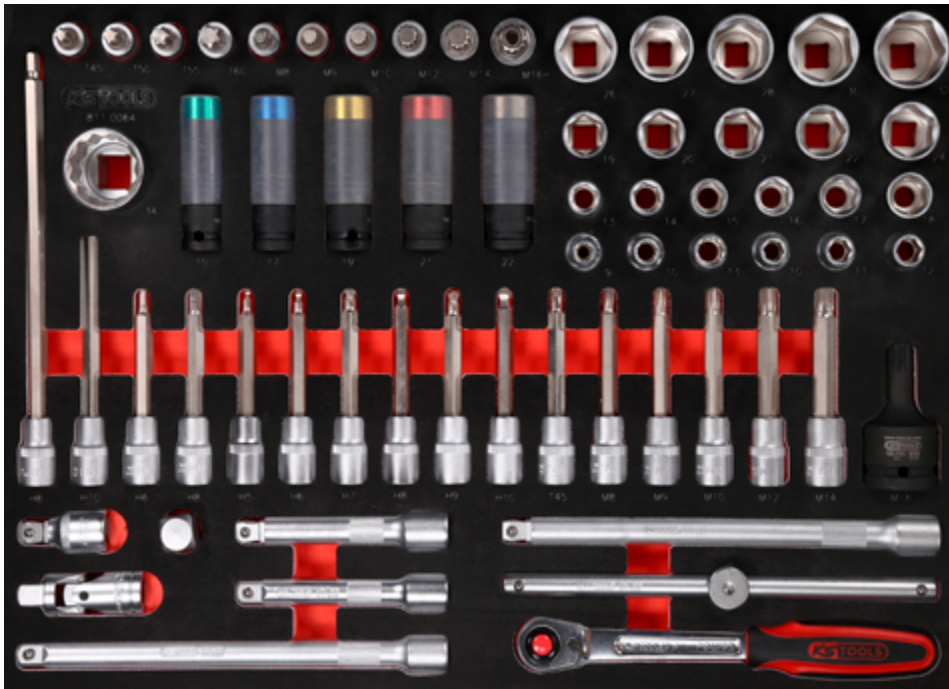

811.0064

M 1/2" Screwdriver bit set

64
PCS

568 x 398

Pos.	Code	Description	pcs	Pos.	Code	Description	pcs	Pos.	Code	Description	pcs
1	920.1290	1/2" SlimPOWER Reversible ratchet, 72 teeth	1	12	515.0991	SlimPOWER 1/2"Alloy rim impact socket, 15 mm	1	23	911.1656	Hex bit socket, ball ended, long, 1/2", 6 mm	1
2	911.1204	Sliding T-bar, 1/2", 250 mm	1	13	515.0992	SlimPOWER 1/2"Alloy rim impact socket, 17mm	1	24	911.1657	Hex bit socket, ball ended, long, 1/2", 7 mm	1
3	911.1383	Wobble extension, 1/2", 125 mm	1	14	515.0993	SlimPOWER 1/2"Alloy rim impact socket, 19 mm	1	25	911.1658	Hex bit socket, ball ended, long, 1/2", 8 mm	1
4	911.1202	1/2" Extensions, 125 mm	1	15	515.0994	SlimPOWER 1/2"Alloy rim impact socket, 21 mm	1	26	911.1659	Hex bit socket, ball ended, long, 1/2", 9 mm	1
5	911.1203	1/2" Extensions, 250 mm	1	16	515.0995	SlimPOWER 1/2"Alloy rim impact socket, 22 mm	1	27	911.1660	Hex bit socket, ball ended, long, 1/2", 10 mm	1
6	911.1384	Wobble extension, 1/2", 250 mm	1	17	911.1352	1/2" Bit socket spline (XZN), M8, 110 mm	1	28	911.1526	1/2" Bit socket Torx, long, T45	1
7	911.1381	Wobble extension, 1/2", 50 mm	1	18	911.1359	1/2" Bit socket spline (XZN), M9, 110 mm	1	29	911.1326	1/2" Bit socket hexagon, long, 6 mm	1
8	911.1250	1/2" Universal joint	1	19	911.1353	1/2" Bit socket spline (XZN), M10, 110 mm	1	30	911.1328	1/2" Bit socket hexagon, long, 8 mm	1
9	911.1234	Adaptor, 1/2"F x 3/4"M	1	20	911.1354	1/2" Bit socket spline (XZN), M12, 110 mm	1	31	911.5313	Hex bit socket, ball ended, long, 1/2", 6 mm	1
10	150.1701	3/4" Impact bit socket for spline(XZN®) screws	1	21	911.1355	1/2" Bit socket spline (XZN), M14, 110 mm	1	32	911.1960	1/2" Bit socket hexagon, 10 mm, 140 mm	1
11	911.3545	3/4" 12 Point socket, short, 34 mm	1	22	911.1655	Hex bit socket, ball ended, long, 1/2", 5 mm	1	33	911.1366	1/2" Bit socket Torx, T45	1