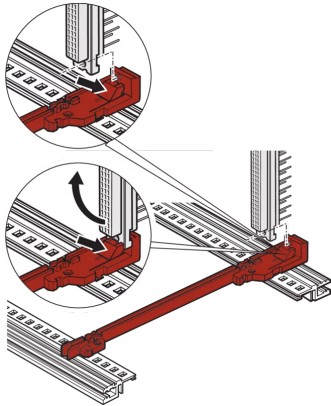

64560-074 GUIDE RAIL STANDARD TYPE, WITH DIN CONNECTOR FIXING, PLASTIC, 160 MM, 2 MM GROOVE WIDTH, RED, 1 PAIR

**KEY FEATURES**

Easy and economic mounting of connectors through snap connections as alternative to z-rails or horizontal rails with integrated z-rail

For single Euroboard format 100 × 160 mm or 100 × 220 mm; not suitable for double Euroboard format

Plastic guide rail, one piece, red, for 2 mm groove width

Can be clipped into horizontal rails in Al extrusion

Can be clipped into 1.5-mm-thick plate

Storage temperature: from -40-°C-...-130-°C

**PRODUCT ATTRIBUTES**

Product Type: Guide Rail

Type: Standard with DIN Connector

Works With: Subracks; Cases; Chassis

Board Depth: 160 mm

## ADDITIONAL PRODUCT DETAILS

---

The the standard type guide rail with connector fixing allows the user to clip the DIN connectors directly onto the guide rails. Only applicable with Euroboards with the dimensions 100 x 160 mm and 100 x 220 mm. Suitable for RatiopacPRO/-AIR, PropacPRO, CompacPRO and EuropacPRO.