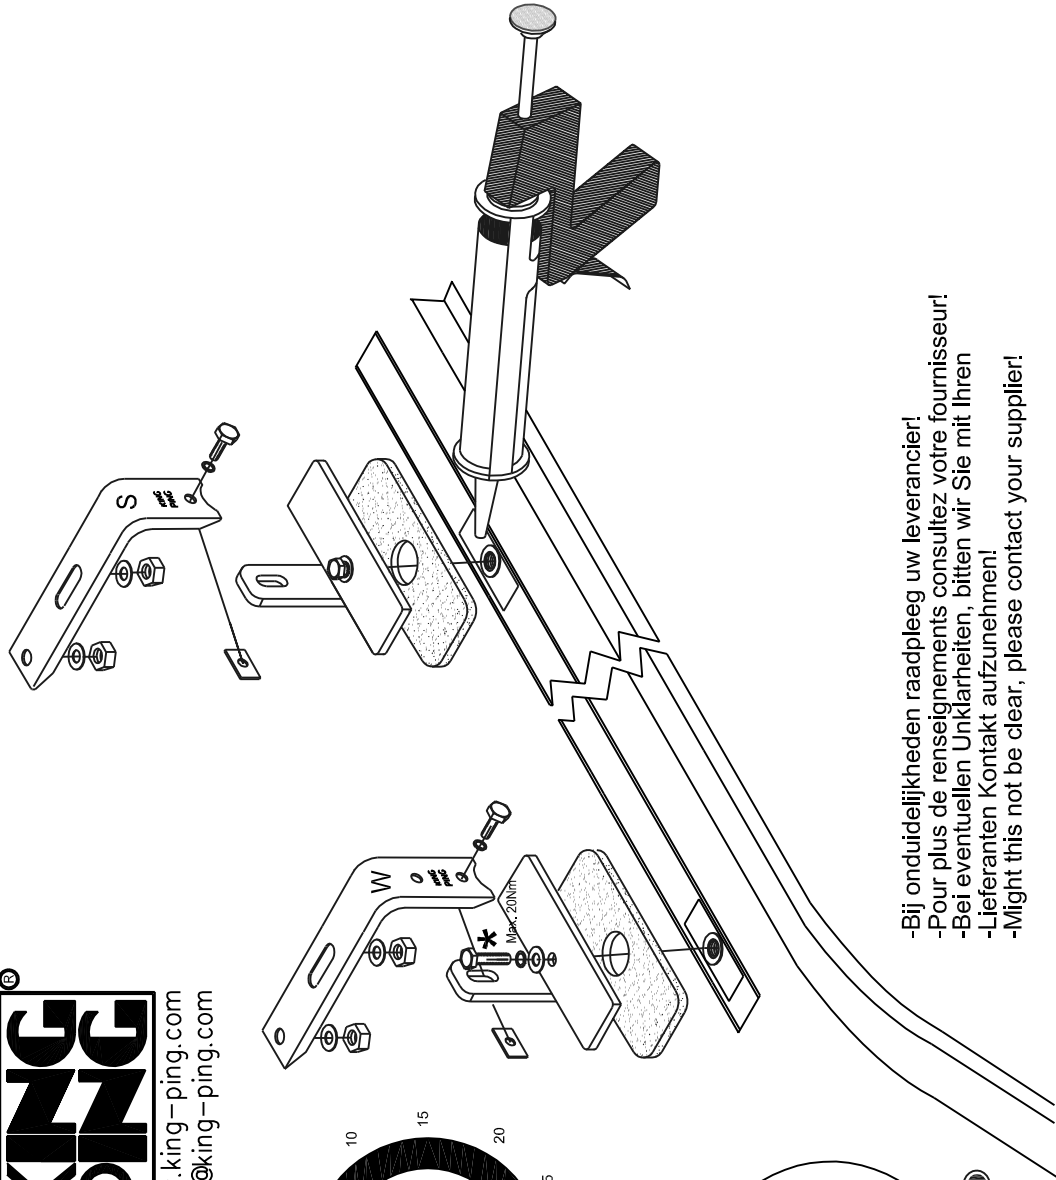

**CITROEN BERLINGO
PEUGEOT PARTNER**

200x123 cm. L 1 2008

W	S	S	S
6X	6X	6X	6X
M8	M8	M8x25	M8x20
6X	6X	6X	6X
M8	M8	M8	M8
12X	12X	6X	2X
M8	M8	W	S
12X	12X	2X	2X
M8	M8	M8	M8

www.king-ping.com
info@king-ping.com

206 ALUCIBD200123 X- ALUPEPD200123 X 01/2009