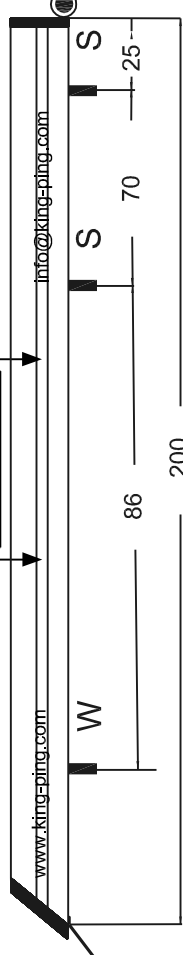

**CITROEN BERLINGO
PEUGEOT PARTNER**

200x123 cm. L 1 2008

W	S	S	S
6X	6X	6X	6X
M8	M8	M8x25	M8x20
6X	6X	6X	6X
M8	M8	M8	M8
12X	12X	6X	2X
M8	M8	W	S
12X	12X	2X	2X
M8	M8	M8	M8

www.king-ping.com
info@king-ping.com

206 ALUCIBD200123 X- ALUPEPD200123 X 01/2009