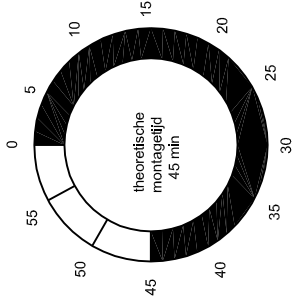

**CITROEN BERLINGO
PEUGEOT PARTNER**

200x123 cm. L 1 2008

W	S	S	S
6X	6X	6X	6X
M8	M8	M8x25	M8x20
6X	6X	6X	6X
M8	M8	M8	M8
12X	12X	6X	2X
M8	M8	W	S
12X	12X	2X	2X
M8	M8	M8	M8

www.king-ping.com
info@king-ping.com

206 ALUCIBD200123 X- ALUPEPD200123 X 01/2009