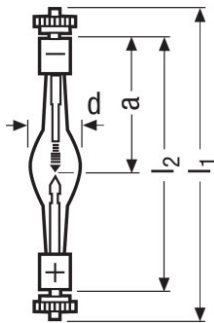

HBO 350 W/S

HBO-IC Microlithography lamps for other systems | Microlithography lamps for other systems

Product datasheet

Technical data

Electrical data

Nominal voltage	68.0 V
Nominal current	5.15 A
Type of current	DC
Rated wattage	350.00 W
Nominal wattage	350.00 W

Dimensions & weight

Diameter	20.0 mm
Length	127.0 mm
Length with base excl. base pins/connection	127.00 mm
Light center length (LCL)	52.5 mm ¹⁾
Electrode gap cold	3.0 mm

¹⁾ Distance from end of base to tip of anode or cathode (cold)

Additional product data

Base anode (standard designation)	SFcY10-4 ¹⁾
Base cathode (standard designation)	SFcY10-4 ¹⁾

¹⁾ With 8-32 UNC-3 B thread

Capabilities

Cooling	Convection ¹⁾
Burning position	Other ²⁾