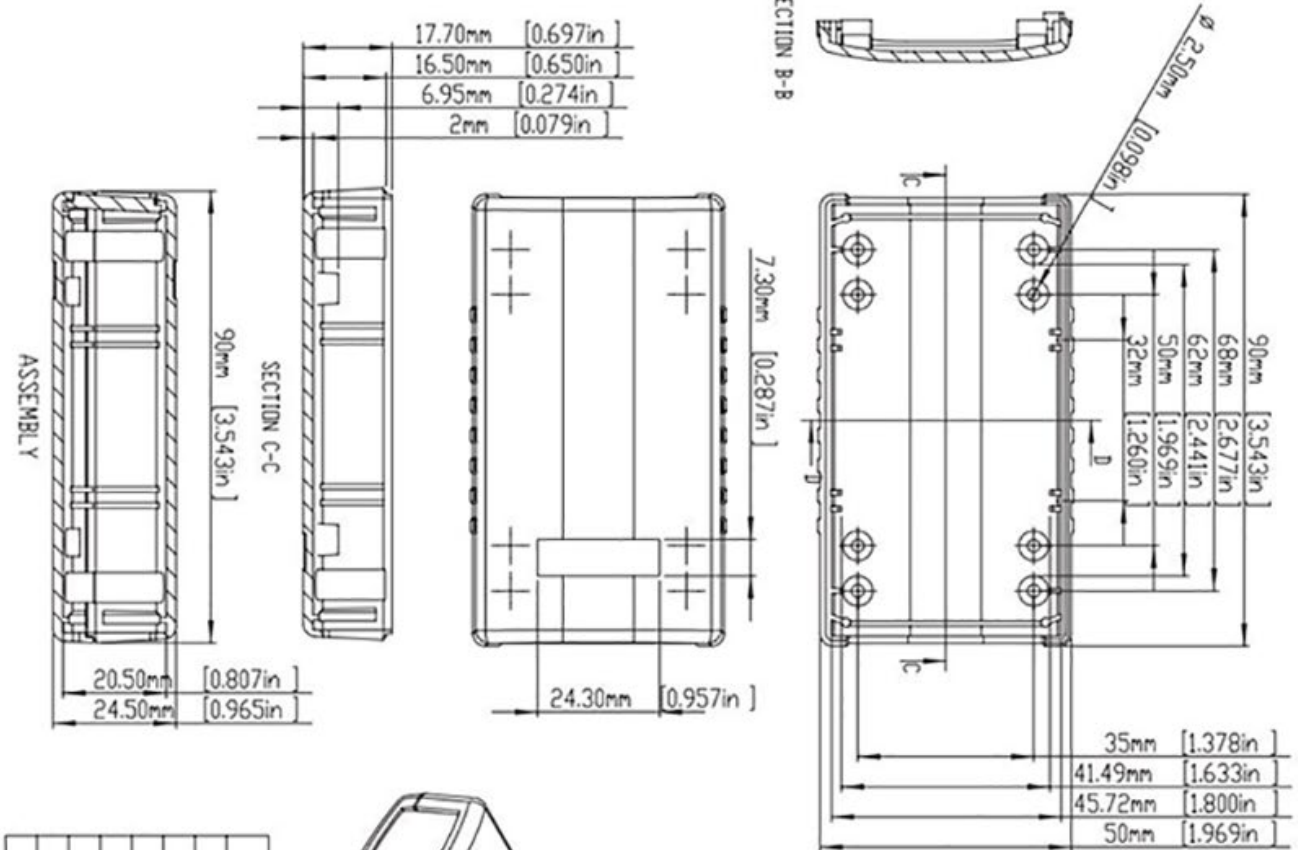

Plastic enclosure

90 x 50 x 24 mm dark grey ABS IP 54

Ideal for instruments or telecommunications equipment
4 M3 flat-head screws provide reliable fastening of the top and bottom parts

SPECIFICATION:

Dimensions L x W x H	90 x 50 x 24 mm
Colour	dark grey
Material	ABS
Protection rating	IP 54
Fire class	UL 94 V-0

Art. Nr.
RND 455-00276

According to ISD 27	
Measuring DIM=L	Tolerance
0.5<L<=30mm	±0.1
30<L<=60 mm	±0.1
60<L<=300 mm	±0.2
300<L<=1200 mm	±0.3
1200<L<=4000 mm	±0.5
4000<L<=10000 mm	±0.8