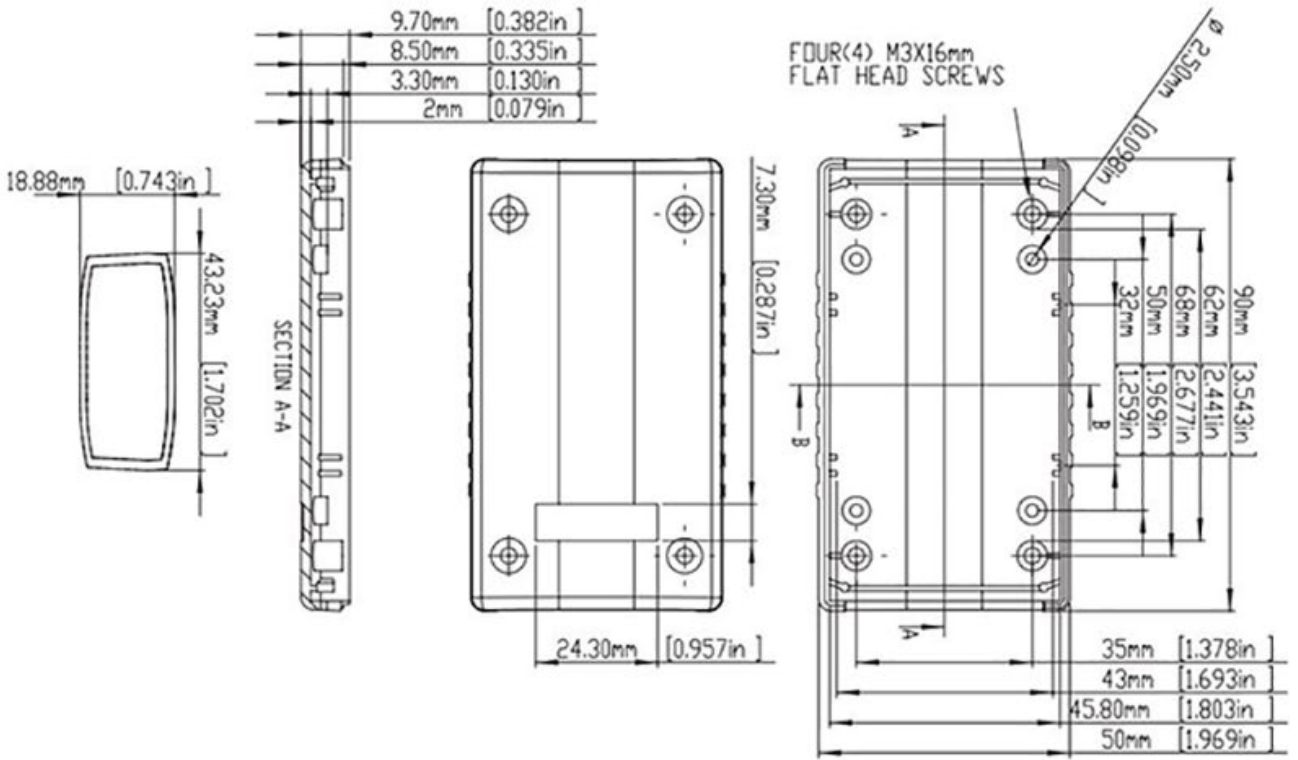

Plastic enclosure

90 x 50 x 24 mm dark grey ABS IP 54

Ideal for instruments or telecommunications equipment
4 M3 flat-head screws provide reliable fastening of the top and bottom parts

SPECIFICATION:

Dimensions L x W x H	90 x 50 x 24 mm
Colour	dark grey
Material	ABS
Protection rating	IP 54
Fire class	UL 94 V-0

Art. Nr.
RND 455-00276

According to ISD 27	
Measuring DIM=L	Tolerance
0.5<L<=30mm	±0.1
30<L<=60 mm	±0.1
60<L<=300 mm	±0.2
300<L<=1200 mm	±0.3
1200<L<=4000 mm	±0.5
4000<L<=10000 mm	±0.8