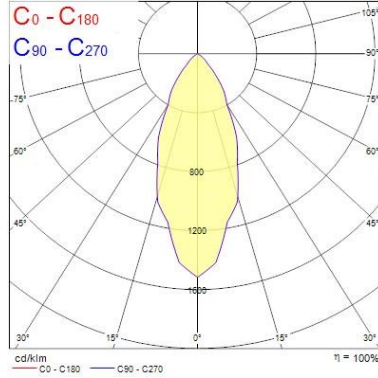

Start Spot Aluminium IP44

START SPOT ALUMINIUM 740LM 827 IP44 WHT

0005183

Max. Luminaires per 13A C Breaker	65
Max. Luminaires per 16A C Breaker	80
Max. Luminaires per 20A C Breaker	100
Max. Luminaires per 16A B Breaker	30

Lifetime data

Lifespan L70 B50	47000

Physical data

Housing colour	RAL 9016 - Traffic white / Bezel
IP rating	IP65/20
IK rating	IK03
Diffuser finish	Other
Diffuser material	None
Reflector finish	Matt
Nominal Product Height (mm)	64
Nominal Product Diameter (mm)	86
Cutout Dimensions (W x L in mm or Diameter in mm)	68-72
Weight (kg)	0.14
Recessed Depth (mm)	100

Packaging

Single packaging type	Carton
Product EAN number	5410288051833
Packaging single length / height (cm)	10.0
Packaging single width (cm)	10.0
Packaging single depth (cm)	8.5
DUN14 (inner)	25410288051837
Units per inner package	6
Packaging inner length / height (cm)	28.5
Packaging inner width (cm)	9.0
Packaging inner depth (cm)	19.0
DUN14 (outer)	15410288051830
Units per outer package	36
Packaging outer length / height (cm)	43.6
Packaging outer width (cm)	35.6
Packaging outer depth (cm)	29.3

Safety data

Optimal operating condition (°C)	-10-35

PHOTOMETRY

Start Spot Aluminium IP44

START SPOT ALUMINIUM 740LM 827 IP44 WHT
0005183

TECHNICAL DRAWINGS