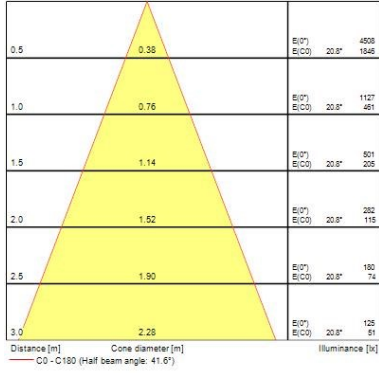

Start Spot Aluminium IP44

START SPOT ALUMINIUM 740LM 827 IP44 WHT

0005183

Max. Luminaires per 13A C Breaker	65
Max. Luminaires per 16A C Breaker	80
Max. Luminaires per 20A C Breaker	100
Max. Luminaires per 16A B Breaker	30

Lifetime data

Lifespan L70 B50	47000

Physical data

Housing colour	RAL 9016 - Traffic white / Bezel
IP rating	IP65/20
IK rating	IK03
Diffuser finish	Other
Diffuser material	None
Reflector finish	Matt
Nominal Product Height (mm)	64
Nominal Product Diameter (mm)	86
Cutout Dimensions (W x L in mm or Diameter in mm)	68-72
Weight (kg)	0.14
Recessed Depth (mm)	100

Packaging

Single packaging type	Carton
Product EAN number	5410288051833
Packaging single length / height (cm)	10.0
Packaging single width (cm)	10.0
Packaging single depth (cm)	8.5
DUN14 (inner)	25410288051837
Units per inner package	6
Packaging inner length / height (cm)	28.5
Packaging inner width (cm)	9.0
Packaging inner depth (cm)	19.0
DUN14 (outer)	15410288051830
Units per outer package	36
Packaging outer length / height (cm)	43.6
Packaging outer width (cm)	35.6
Packaging outer depth (cm)	29.3

Safety data

Optimal operating condition (°C)	-10-35

PHOTOMETRY

Start Spot Aluminium IP44

START SPOT ALUMINIUM 740LM 827 IP44 WHT
0005183

TECHNICAL DRAWINGS