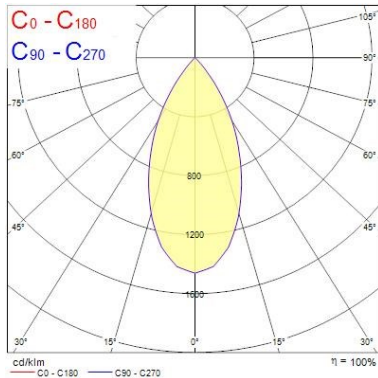

Myriad Square IP65 Silver Reflector - White Bezel

MYRIAD SQUARE IP65 FLOOD 4K STD SILREF WBEZ
2056386

Performance ambient temperature Tq (°C)	25
ETIM Class	EC001744
Warranty	5 years

Optical data

Fixture luminous flux (lm)	1142
Luminaire efficacy (lm/W)	114
LOR (%)	100
Colour temperature (K)	4000
Light colour	Neutral White
CRI (Ra)	90
Adjustable chromaticity	N
Beam Angle (°)	48

Electrical data

Total power consumption (W)	10
Mains voltage (V)	230-240V
Electrical protection	Class II
Transformer required	Yes
Dimming method	N/A
Drive current (mA)	250
Energy Efficiency Class (A->G) of contained light source	E
Nominal Frequency (Hz)	50/60Hz

Lifetime data

Lifespan L70 B50	50000

Physical data

Housing colour	Aluminium
IP rating	IP65/20
IK rating	IK02
Nominal Product Width (mm)	72
Nominal Product Height (mm)	64
Cutout Dimensions (W x L in mm or Diameter in mm)	72
Weight (kg)	0.39
Recessed Depth (mm)	64

Packaging

Single packaging type	Carton
Product EAN number	5025768563869
Packaging single length / height (cm)	17.5
Packaging single width (cm)	15.0
Packaging single depth (cm)	17.5
DUN14 (outer)	05025768563869
Units per outer package	1
Packaging outer length / height (cm)	17.5
Packaging outer width (cm)	15.0

Myriad Square IP65 Silver Reflector - White Bezel

MYRIAD SQUARE IP65 FLOOD 4K STD SILREF WBEZ
2056386

Packaging outer depth (cm)

17.5

PHOTOMETRY

TECHNICAL DRAWINGS