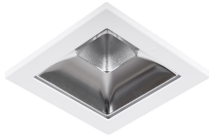

Myriad Square IP65 Silver Reflector - White Bezel

MYRIAD SQUARE IP65 SPOT 3K DALI SILREF WBEZ
2056348

Product features

- MYRIAD SQUARE IP65 SPOT 3000K DALI SILVER REFLECTOR WHITE BEZEL

PRODUCT OVERVIEW

Product name	MYRIAD SQUARE IP65 SPOT 3K DALI SILREF WBEZ
Technology	LED
Housing	Aluminium
Mount	Ceiling recessed mounting
Environment	Interior
General application	Hospitality, Office, Residential & Consumer, Retail
ETIM Class	EC001744
Warranty	5 years
Fixture luminous flux (lm)	1092
Luminaire efficacy (lm/W)	109
LOR (%)	100
Colour temperature (K)	3000
Light colour	Warm White
CRI (Ra)	90
Colour Variation Initial (SDCM)	SDCM3
Beam Angle (°)	25
Photobiological Risk Group	RG1
Total power consumption (W)	10
Electrical protection	Class II
Dimming method	DALI
Housing colour	Aluminium
IP rating	IP65/20
IK rating	IK02
Product EAN number	5025768563487

DATA TABLE

General data

Product name	MYRIAD SQUARE IP65 SPOT 3K DALI SILREF WBEZ
Technology	LED
Housing	Aluminium
Mount	Ceiling recessed mounting

Myriad Square IP65 Silver Reflector - White Bezel

MYRIAD SQUARE IP65 SPOT 3K DALI SILREF WBEZ
2056348