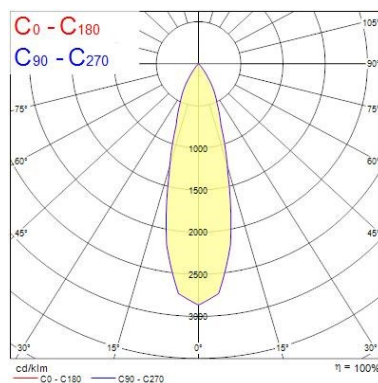

Myriad Square IP65 Silver Reflector - White Bezel

MYRIAD SQUARE IP65 SPOT 3K DALI SILREF WBEZ
2056348

Packaging single depth (cm)	17.5
DUN14 (outer)	05025768563487
Units per outer package	1
Packaging outer length / height (cm)	17.5
Packaging outer width (cm)	15.0
Packaging outer depth (cm)	17.5

PHOTOMETRY

Distance [m]	Cone diameter [m]	E(0°) E(C0)	14.4°
0.5	0.26	12514	3721
1.0	0.51	3129	1420
1.5	0.77	1390	635
2.0	1.03	782	359
2.5	1.28	501	229
3.0	1.54	348	159

Distance [m]   Cone diameter [m]   Illuminance [lx]

— C0 - C180 (Half beam angle: 28.5°)