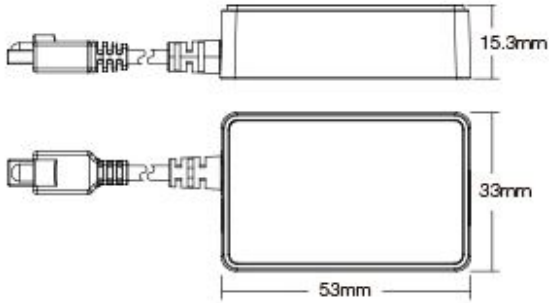

Synergy 21 LED Controller Mini RGB WiFi *Milight/Miboxer* Alexa Serie

Product Name: Mini RGB WiFi LED Controller

Model No.: YL1S

Working Temperature: -20 -60?

Working Voltage: DC12~24V

Output Current: Max.4A

Communication Mode: WiFi-IEEE 802.11b/g/n 2.4GHz

or IR

Merkmale

Merkmal	Wert
Gewicht:	0.065 Kg

Weitere Bilder

Support IR remote control

Many kinds of control method; Control the LED strip through IR remote;
More control method for your selection