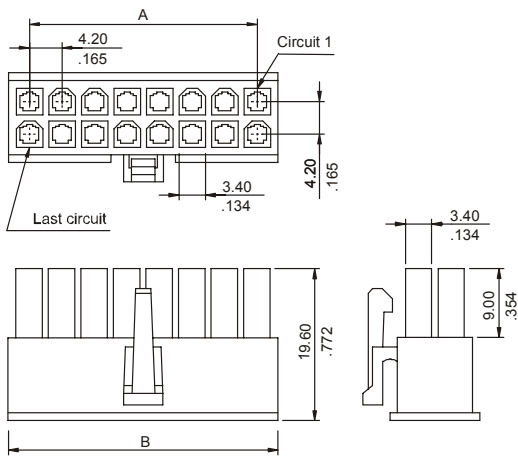

### Features

- Available in 2 through 24 circuits
- Positive housing lock for secure mating retention
- Material: Nylon UL 94 V-2, or Nylon UL 94V-0 available
- For free hanging or panel mounted. Colour: Natural
- 4.20mm centre spacing wire to wire connector
- Mates with 6741, 6742, 6743, 6744, 6746 and 6747 series crimp terminals
- Low engagement force terminals in natural colour
- For GWT option (Glow Wire Test Approval), please add **E** at the end of Part Number (Example: 6740-XXXXE)

### Dimensional Information

### Ordering and Dimensional Information

RECEPTACLE CONNECTOR

PLUG CONNECTOR

### RECEPTACLE

Circuit Size	Current Rating Amps	Part Number		Dimensions			
		UL 94V-0	UL 94V-2	A	B	C	D
2	9	6740 - 1020	6740 - 1021	-	5.50 (0.217)	-	-
4	8	6740 - 1040	6740 - 1041	4.20 (0.156)	9.70 (0.382)	-	-
6	8	6740 - 1060	6740 - 1061	8.40 (0.331)	13.90 (0.547)	-	-
8	7	6740 - 1080	6740 - 1081	12.60 (0.496)	18.10 (0.713)	-	-
10	7	6740 - 1100	6740 - 1101	16.80 (0.661)	22.30 (0.878)	-	-
12	6	6740 - 1120	6740 - 1121	21.00 (0.827)	26.50 (1.043)	-	-
14	6	6740 - 1140	6740 - 1141	25.20 (0.992)	30.70 (1.209)	-	-
16	6	6740 - 1160	6740 - 1161	29.40 (1.157)	34.90 (1.374)	-	-
18	6	6740 - 1180	6740 - 1181	33.60 (1.322)	39.10 (1.539)	-	-
20	6	6740 - 1200	6740 - 1201	37.80 (1.487)	43.30 (1.705)	-	-
22	6	6740 - 1220	6740 - 1221	42.00 (1.652)	47.50 (1.870)	-	-
24	6	6740 - 1240	6740 - 1241	46.20 (1.817)	51.70 (2.035)	-	-