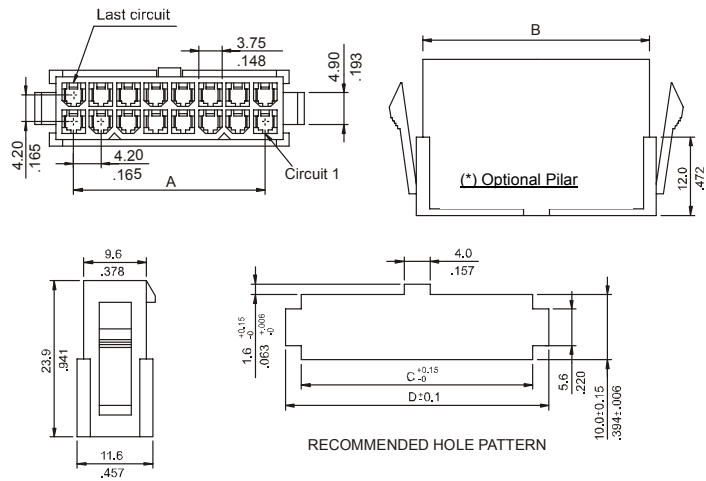

### Features

- Available in 2 through 24 circuits
- Positive housing lock for secure mating retention
- Material: Nylon UL 94 V-2, or Nylon UL 94V-0 available
- For free hanging or panel mounted. Colour: Natural
- 4.20mm centre spacing wire to wire connector
- Mates with 6741, 6742, 6743, 6744, 6746 and 6747 series crimp terminals
- Low engagement force terminals in natural colour
- For GWT option (Glow Wire Test Approval), please add **E** at the end of Part Number (Example: 6740-XXXXE)

### Dimensional Information

### Ordering and Dimensional Information

RECEPTACLE CONNECTOR

PLUG CONNECTOR

### RECEPTACLE

Circuit Size	Current Rating Amps	Part Number		Dimensions			
		UL 94V-0	UL 94V-2	A	B	C	D
2	9	6740 - 1020	6740 - 1021	-	5.50 (0.217)	-	-
4	8	6740 - 1040	6740 - 1041	4.20 (0.156)	9.70 (0.382)	-	-
6	8	6740 - 1060	6740 - 1061	8.40 (0.331)	13.90 (0.547)	-	-
8	7	6740 - 1080	6740 - 1081	12.60 (0.496)	18.10 (0.713)	-	-
10	7	6740 - 1100	6740 - 1101	16.80 (0.661)	22.30 (0.878)	-	-
12	6	6740 - 1120	6740 - 1121	21.00 (0.827)	26.50 (1.043)	-	-
14	6	6740 - 1140	6740 - 1141	25.20 (0.992)	30.70 (1.209)	-	-
16	6	6740 - 1160	6740 - 1161	29.40 (1.157)	34.90 (1.374)	-	-
18	6	6740 - 1180	6740 - 1181	33.60 (1.322)	39.10 (1.539)	-	-
20	6	6740 - 1200	6740 - 1201	37.80 (1.487)	43.30 (1.705)	-	-
22	6	6740 - 1220	6740 - 1221	42.00 (1.652)	47.50 (1.870)	-	-
24	6	6740 - 1240	6740 - 1241	46.20 (1.817)	51.70 (2.035)	-	-