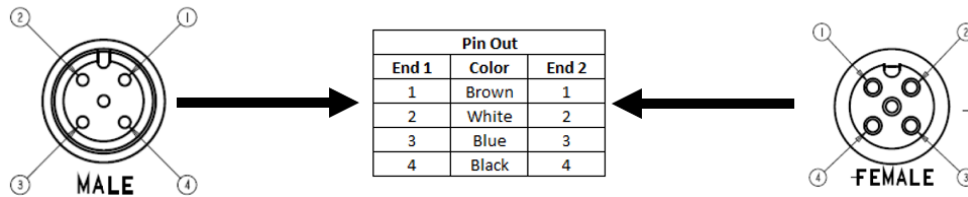

## C4AC05UXXX

(M12 Cordset, 4 Position, 22 AWG Shielded, Male Straight to Female Straight)

- Mueller’s C4AC05UXXX is an M12 4-pin double ended, shielded instrumentation cable with a straight male connector on one end and a straight female connector on the other.
- Keyway – A Coding
- Utilizes a 4-conductor 22 AWG PVC-insulated, shielded cable.
- Ratings:
  - Current: 4 A
  - Voltage: 250 V AC/DC
- Material:
  - Coupling Nuts – Nickel Plated Brass
  - Pins/Contacts – Gold Plated Brass
- Length: The “U” in the model number represents unit of measurement.  
Either: Meters (M), Feet (F)
- Length: The “XXX” in the model number represents length. Standard lengths are 2, 5, and 10 meters. Any other lengths available upon request.
- Meets Standard: IEC 61076-2-101
- Protection Class: IEC IP68
- RoHS 3 Compliant