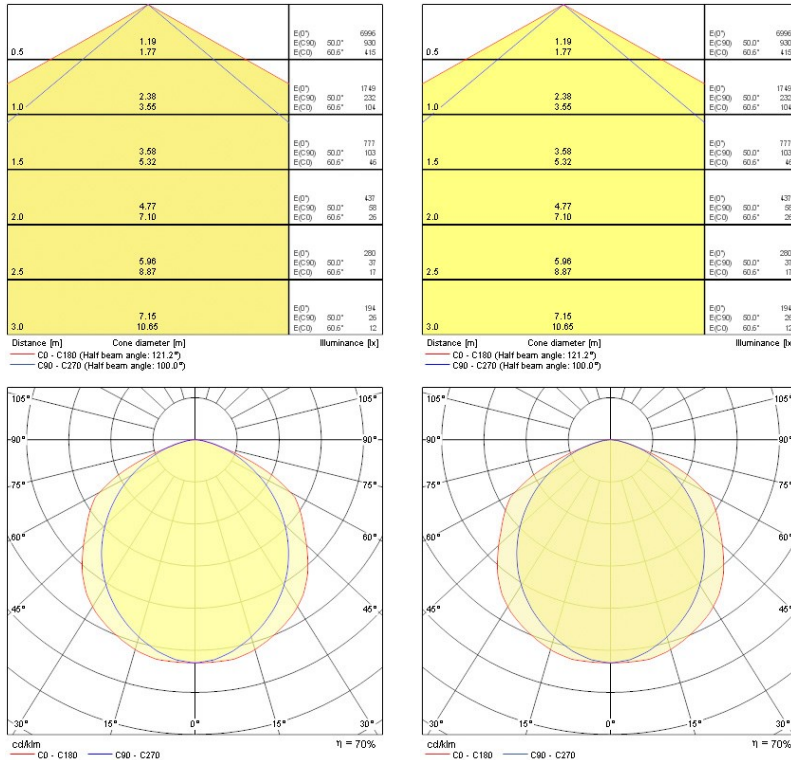

Sylmaster T5 - PA Louvre

FHE 16 2x35W G5
0055723

Environment	Interior
General application	Education, Hospitality, Office, Retail
ETIM Class	EC002892
E-number SE	7098467
E-number Norway	3306309
Warranty	2 years

Optical data

Fixture luminous flux (lm)	4620
Luminaire efficacy (lm/W)	59
LOR (%)	70
Light colour	N/A
Adjustable chromaticity	N

Electrical data

Light source included	Fixture without Lightsource
Total power consumption (W)	78
Mains voltage (V)	220-240V
Electrical protection	Class I
Control gear type	Electronic ballast
Control gear mounting	Integral
Transformer required	Yes
Dimmable	No
Glow Wire Test (°C)	960
Nominal Frequency (Hz)	50/60Hz

Physical data

Housing colour	White
IP rating	IP20
IK rating	IK07
Nominal Product Length (mm)	1550
Nominal Product Width (mm)	202
Nominal Product Height (mm)	85
Weight (kg)	4.58

Packaging

Single packaging type	Carton
Product EAN number	5410288557236
Packaging single length / height (cm)	155.0
Packaging single width (cm)	9.0
Packaging single depth (cm)	21.0
DUN14 (outer)	05410288557236
Units per outer package	1
Packaging outer length / height (cm)	155.0
Packaging outer width (cm)	9.0
Packaging outer depth (cm)	21.0

Sylmaster T5 - PA Louvre FHE 16 2x35W G5 0055723

PHOTOMETRY

TECHNICAL DRAWINGS